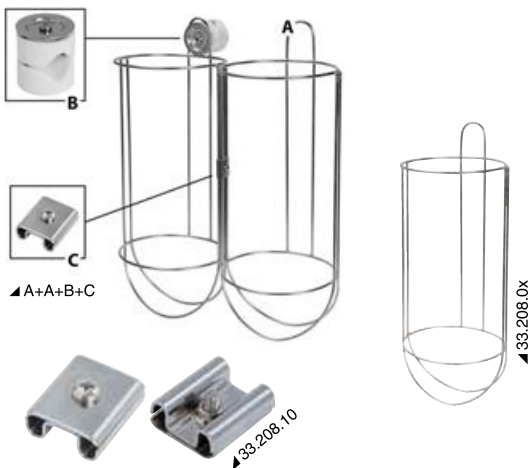

Fender accessories

Foldable stainless steel fender-holder

Mountable into pipe \varnothing 22/25 mm with an adjustable clamp, or onto a flat surface; **can be turned down on stanchions or on walls**. Individually sold.

Fender basket with stainless steel plates

For mounting with special adjustable **stainless steel and nylon** plates into the pulpit on sails or motor boats; universal size suitable for all pulpit with \varnothing size of 25/22mm.

Foldable fender basket

Made of mirror polished stainless steel; suitable for surface mounting or for fitting into pulpit pipe \varnothing size 22/32 mm; swivelling base.

Code	Upper ring cm	For fender max \varnothing max cm
33.205.02	30x16	2x \varnothing 15
33.205.03	43x21	2x \varnothing 20
33.205.04	52x26	2x \varnothing 25
33.206.03	64x21	3x \varnothing 20
33.206.04	78x26	3x \varnothing 25

"Easy Fender" Fender basket

Polished AISI 316 stainless steel. It can be combined in series to contain more fenders.

Code	Type	Description	\leftarrow cm
33.208.01	A	Basket	\varnothing 17x42.5 (h) x 32 (h1)
33.208.02	A	Basket	\varnothing 19.5x42.5 (h) x32 (h1)
33.208.03	A	Basket	\varnothing 21.5x42.5 (h) x 32 (h1)
33.208.04	A	Basket	\varnothing 23x42.5 (h) x32 (h1)
33.208.05	A	Basket	\varnothing 26x55 (h) x 42 (h1)
33.208.12	B	Clamp to fix the baskets to the pulpit.	for 22/30 mm-tubes
33.208.10	C	Plate to connect the baskets	-