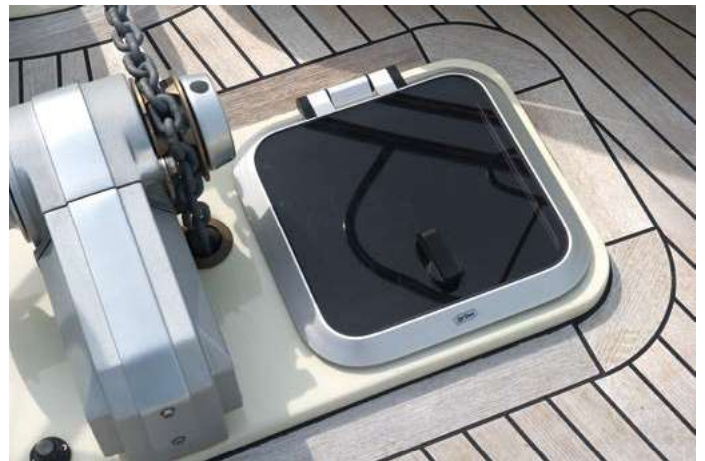

Flushline Deckhatches

Gebo's 'FlushLine' deckhatches offer exciting options for power craft - their sleek, low-profile looks work perfectly with the smooth, flowing lines of today's boat designs.

THE RIGHT PROFILE IN EVERY DETAIL

With Gebo Flushline hatches, you get the best of everything: a beautiful design and full flexibility in color and finish.

Just like our deckhatches and portlights, the Flushline hatches are made from finest quality seawater resistant anodised aluminium. All other parts, including hinges and handles, are also constructed from noncorrosive materials.

The sealing is made of silicone rubber.

Gebo hatches do not have a single catch, lip or knob for lines or sails to get caught on.

For added convenience, optional stays are available for all but the smallest size Flushline hatch.

Sleek profile
for today's
power craft

THE BENEFITS:

- ✓ smooth design;
- ✓ opening to 180°;
- ✓ unique Airco-Lock theft-proof ventilation setting;
- ✓ unique deep-deck water groove;
- ✓ optional stay;
- ✓ standard CE Class A Ocean