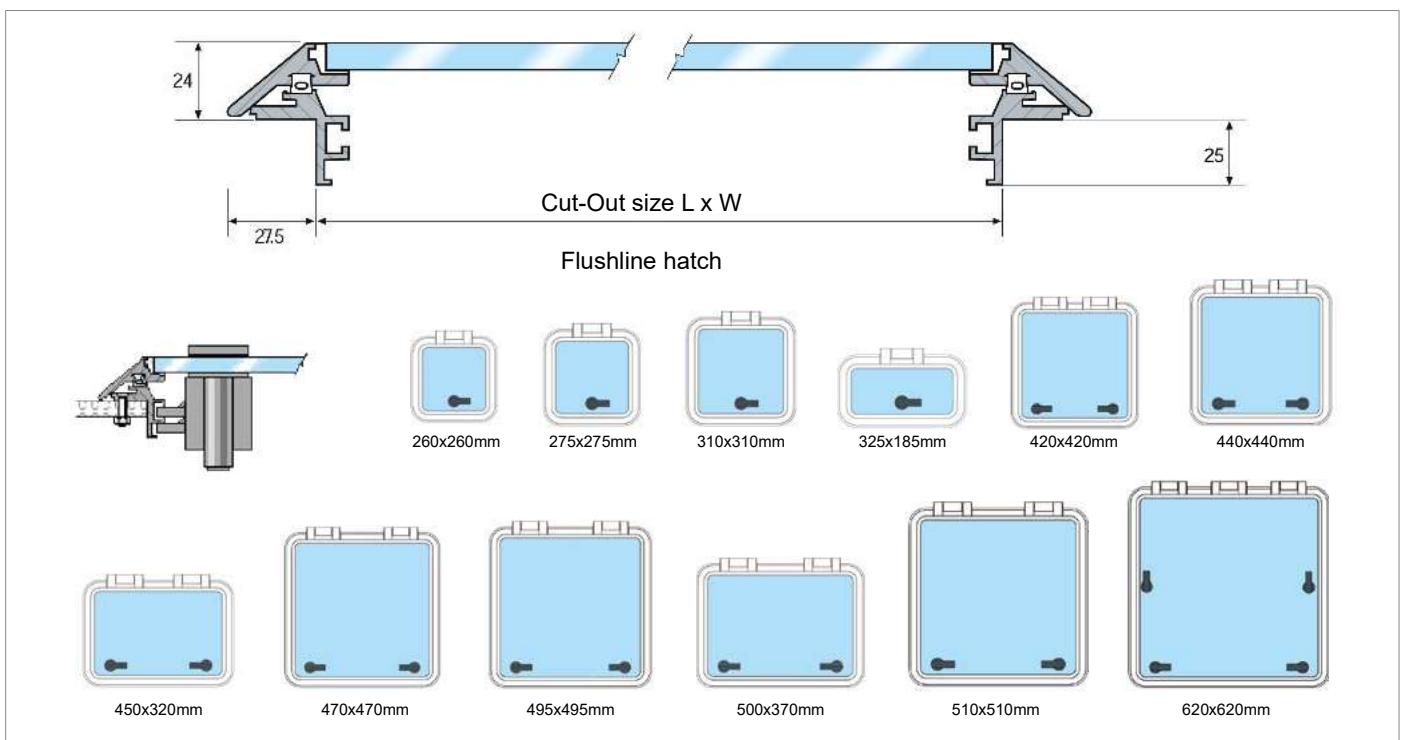

The sealing is made of silicone rubber.

Gebo hatches do not have a single catch, lip or knob for lines or sails to get caught on.

For added convenience, optional stays are available for all but the smallest size Flushline hatch.

Sleek profile
for today's
power craft

THE BENEFITS:

- ✓ smooth design;
- ✓ opening to 180°;
- ✓ unique Airco-Lock theft-proof ventilation setting;
- ✓ unique deep-deck water groove;
- ✓ optional stay;
- ✓ standard CE Class A Ocean

**CE Class-A
Ocean**

MOSQUITO SCREEN

INNERRIM

FLY-BLIND

GEBO CUSTOM MADE

Gebo offers the possibility to manufacture custom made hatches. Please contact us for more information.

Flushline Hatches

Article no.	Cut-out size L x W mm	Radius mm	Overall size LxW mm	Radius mm	Acrylic mm	Mosquito screen	Mosquito screen size	Innerrim ABS	Innerrim aluminium	Fly-blind
80.50.26.00	260 x 260	42	315 x 315	70	8					
80.50.30.00	275 x 275	42	330 x 330	70	8	84.50.00.00	274 x 274	84.60.00.03	80.07.27.50	
80.50.31.00	310 x 310	42	365 x 365	70	8				80.03.10.31	
80.50.35.00	325 x 185	42	380 x 240	70	8	84.50.00.12	324 x 184	84.57.03.03	80.07.37.00	
80.50.60.00	420 x 420	42	475 x 475	70	8	84.50.00.01	419 x 419	84.60.00.01	80.04.20.00	
80.50.40.60	440 x 440	42	495 x 495	70	8	84.50.00.27	439 x 439			
80.50.40.01	450 x 320	42	505 x 375	70	8	84.50.00.09	449 x 319		80.07.35.00	84.70.01.50
80.50.80.00	470 x 470	42	525 x 525	70	8	84.50.00.02	469 x 469	84.60.00.02	80.07.36.00	
80.50.01.29	495 x 495	95	550 x 550	123	10	84.50.00.22	494 x 494			
80.50.70.50	500 x 370	42	555 x 425	70	8	84.50.00.04	499 x 369	84.60.00.06		84.70.01.51
80.55.90.00	510 x 510	42	565 x 565	70	10	84.50.00.03	509 x 509	84.60.00.03	80.05.10.00	84.70.01.52
80.55.90.50	510 x 510	42	565 x 565	70	10	<i>with stay</i>		84.60.00.03	80.05.10.00	
80.55.10.00	620 x 620	42	675 x 675	70	10	84.50.00.05	619 x 619	84.60.00.05	80.05.62.00	84.70.01.53
80.55.00.54	620 x 620	42	675 x 675	70	10	<i>with stay</i>		84.60.00.05	80.05.62.00	