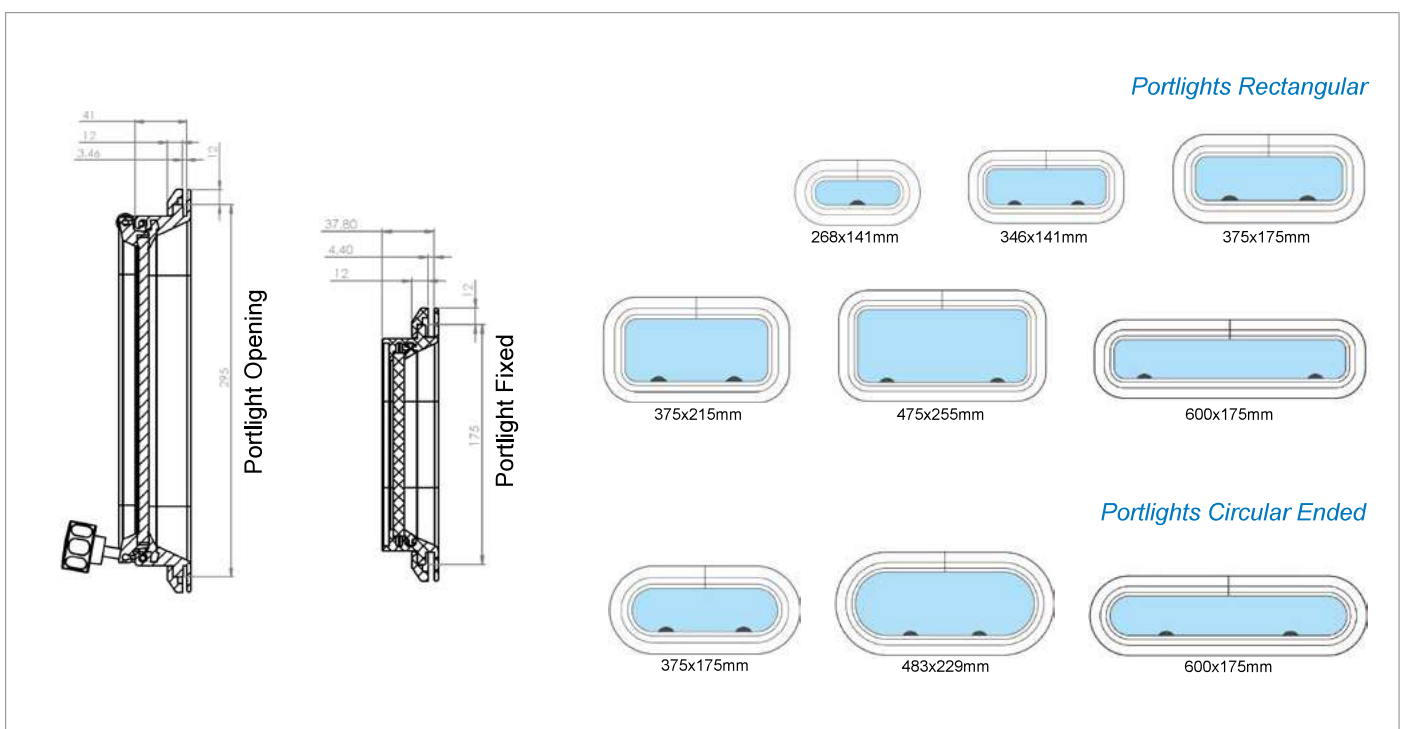

# Standard Portlights

The smooth angled outer frame prevents water from collecting on the frame and dripping into your cabin when the portlight is opened.

## WATERTIGHT DESIGN

Unlike many designs, Gebo portlights are designed for watertight hull fitting, so there's no problem when a heeling yacht places the portlight against the pressure of fast-running water.

Simple  
installation:  
no hole  
drilling

*Portlight rectangular with mosquito screen and rain shield*

**THE BENEFITS:**

- ✓ certified for watertight hull fitting;
- ✓ can be delivered with mosquito screen and rainshield;
- ✓ easy mounting;
- ✓ best quality seawater resistant aluminium
- ✓ powder coating of the frame to any RAL color

**Portlights should be fitted to a flat surface with a maximum tolerance of 1 mm. On request the fixed type portlights can be bended.**

*Portlights Rectangular Opening*

Article no.	Cut-out size L x W mm	Radius mm	Overall size LxW mm	Radius mm	Acrylic mm	Mosquito screen	Rainshield
81.00.10.00	268x141	56	293x166	68	203x76	84.75.00.01	
81.00.55.00	346x141	56	371x166	68	281x76	84.75.00.02	
81.00.20.00	375x175	56	400x200	68	310x110	84.75.00.03	84.85.00.03
81.00.30.00	375x215	56	400x240	68	310x150	84.75.00.04	84.85.00.04
81.00.40.00	475x255	56	500x280	68	410x190	84.75.00.05	84.85.00.05
81.00.85.00	600x175	56	625x200	68	535x110	84.75.00.06	84.85.00.06