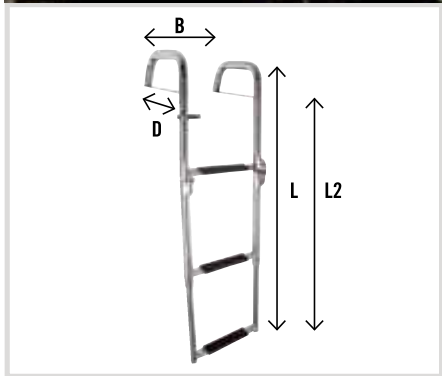

## SAFETY AND BATHING (BATHING)

Bathing ladder with sturdy grips and universal fittings. Foot friendly steps.

**Sturdy handles**  
For extra good grip.

**Foldable**  
Telescopic.

BUT25

BUT45

BUT45U

BUT47

BUT49

BUT50

Art	L (mm)	B (mm)	D (mm)	Length folded	Steps	Handle height (mm)	c/c mm	Strut (mm)
BUT25	928	285	235	358	3	100	255	-
BUT45	1300	290	260	453	4	250	255	-
BUT45U	1300	287	238	453	4	250	255	80
BUT47	1420	382	343	554	4	370	350	-
BUT49	1300	382	350	423	4	130	350	-

Art	L (mm)	B (mm)	D (mm)	L2(mm)	Steps	Handle height (mm)	c/c mm
BUT50	1955	400	361	1455	6	500	362
BUT60	2523	400	361	2023	8	500	362