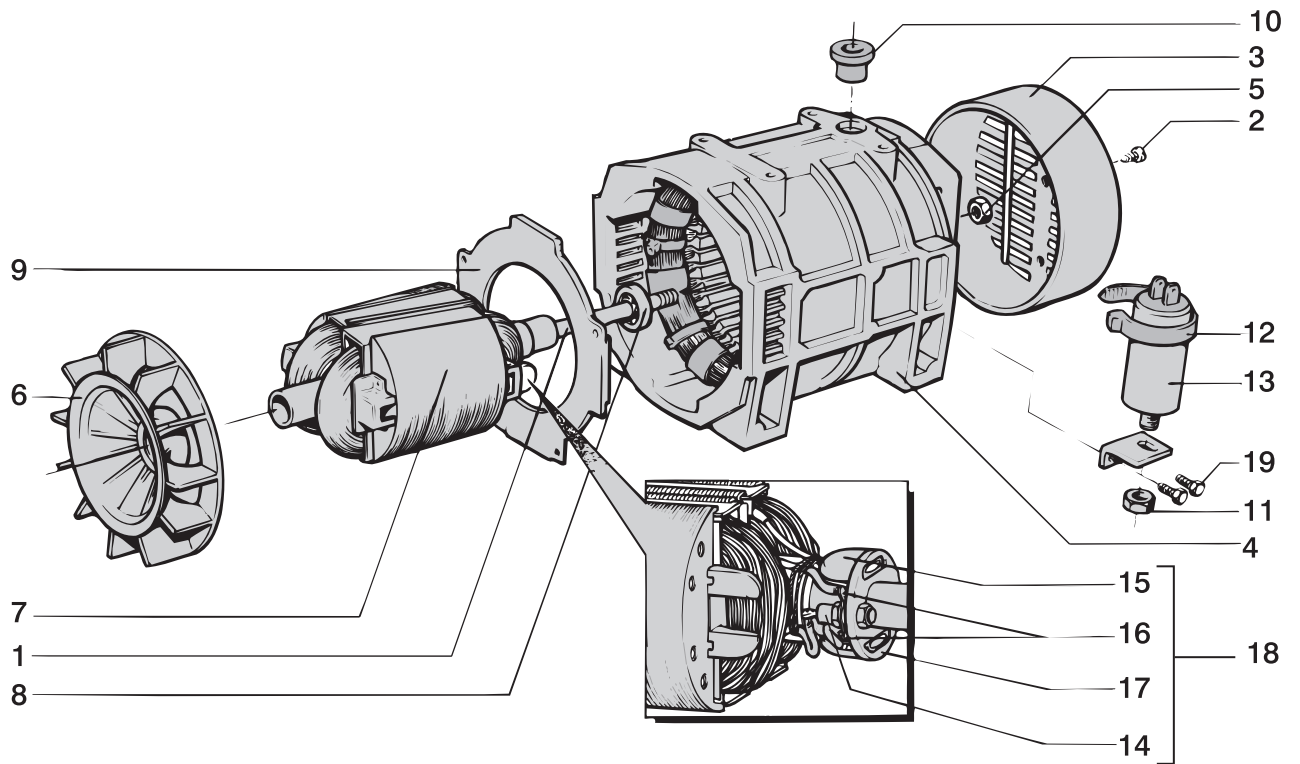

groep/ group	blz./ page	type	omschrijving/description	datum/date
7	3	GHS6SI	Generatorset 3.000 omw/min 6 kVA 1-fase Generator set 3.000 rpm 6 kVA single-phase	18 01 01

BW630