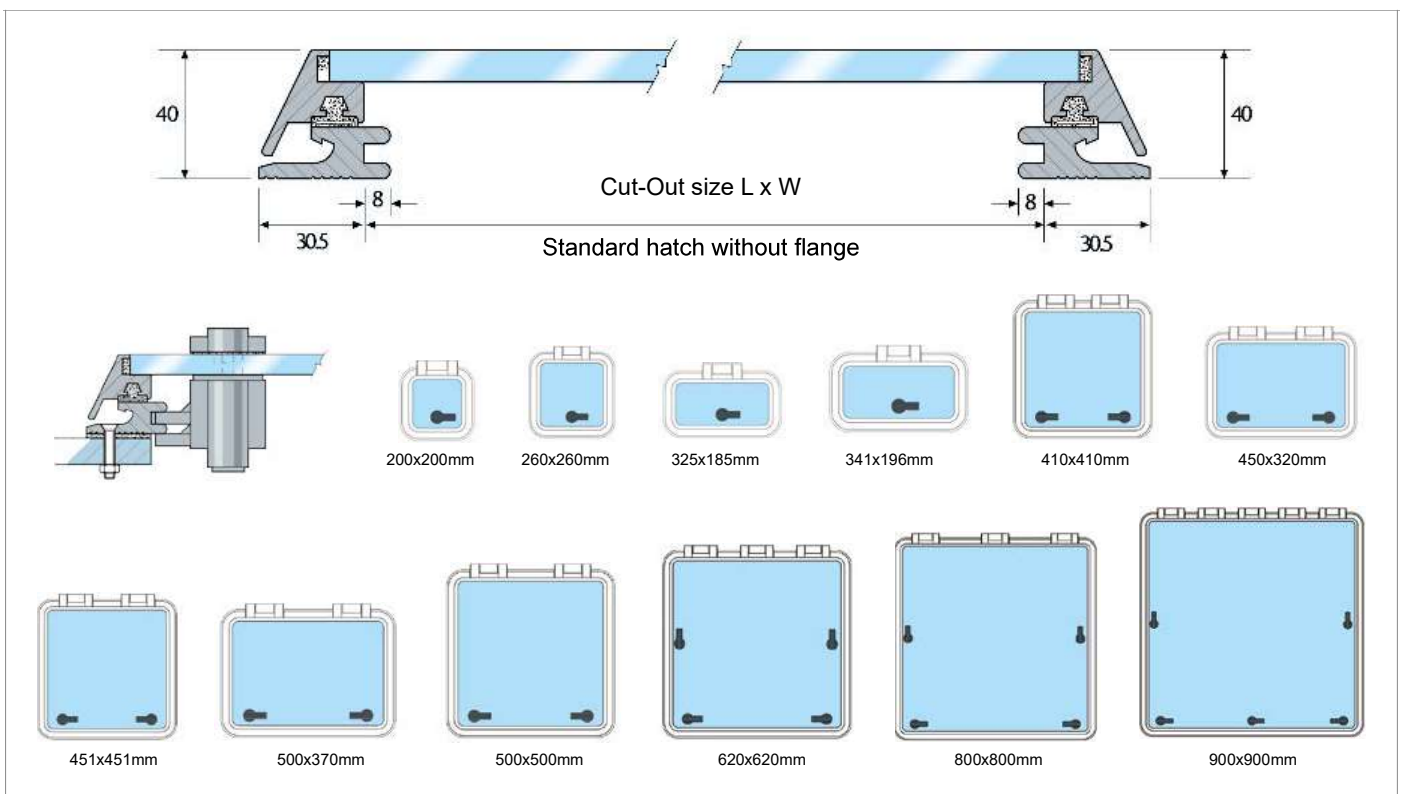

STEPLESS OPENING, TO 180°, PLUS EASY HINGE ADJUSTMENT

Heavy duty friction hinges secure the hatch in any position