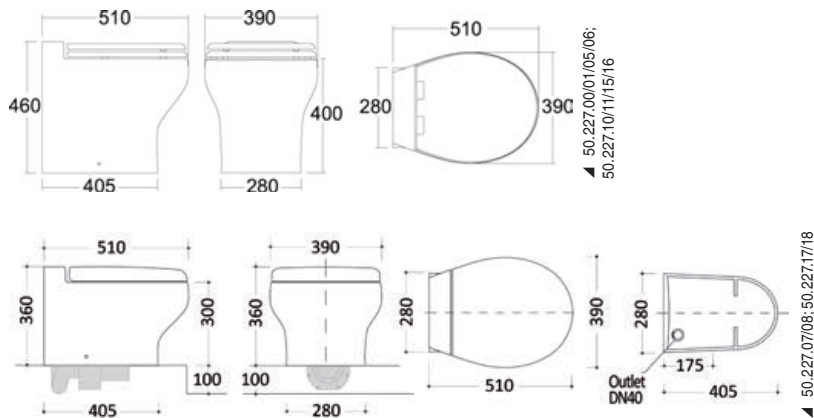

New

TECMA Silence Plus 2G Black Edition Electric Toilet

Total Black version of the WC Silence Plus 2G (Generation2) complete with black Touch SFT control panel.