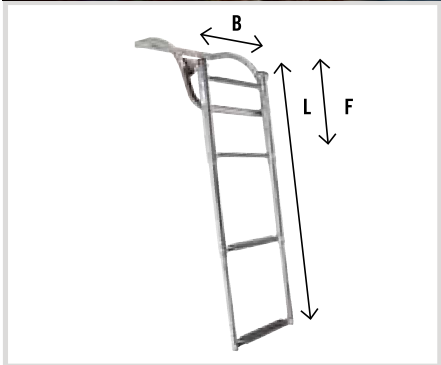

Ladders

RIB LADDER

Ladder for RIB that takes you all the way up.

Hang mounting
Hung on the tube and tightened with safety bands.

Comfortable steps

Hook fittings
The ladder is attached to the hull with hook fitting.

Key hole fitting
Optional fittings.

The RIB ladder is resting on the boat's tube and is secured with two straps.

RIB400

RIB500

Art	L (mm)	F (mm)	B (mm)	Tube diameter, boat (mm)	Folding
RIB400	868	375	340	400	Telescopic
RIB500	1160	410	350	500	Telescopic