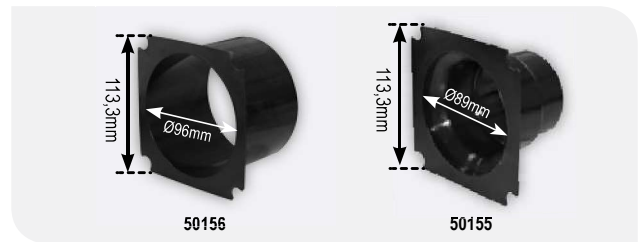

Code	Colour	Dimensions (mm)
16311	Black	200 x 100
17657	White	200 x 100

Ventilation Clam Shell Cover, Round, Ø87mm, PA, White

Code 44551

Ventilation Shaft Grilles, Double, ASA

It connects two ventilation exhausts behind one single louvered vent.

Code	Description	Colour	Dimensions (mm)
44545	Detachable double ventilation - ASA	White	255 x 115
44546		Black	255 x 115

Ventilator Connector, Black

Code	Description	Hose Ø (mm)
50155	PA straight connector	65 / 75
50156		100

Ventilation Clam Shell Cover, PA, White

Code 31519

Length	Width	Height
55 mm	50 mm	12 mm

Ventilator with Water Outlet, ASA, White

Code 44547 420 x 120mm (built-in 385 x 90 x 60)

Ventilation Clam Shell Cover

Code 54386

For additional protection against heavy water intrusions. Suitable for 3" and 4" ventilators. To be fixed on top of the ventilator with 3 nylon fasteners. Made of polyamide, shock and UV-resistant. Compatible with common sealants and impervious to acetic acids. Dimensions: 215 x 180 x 70 mm.