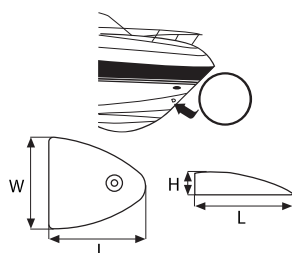

Code	Description	Colour	Dimensions (mm)
44545	Detachable double ventilation - ASA	White	255 x 115
44546		Black	255 x 115

Ventilator Connector, Black

Code	Description	Hose Ø (mm)
50155	PA straight connector	65 / 75
50156		100

Ventilation Clam Shell Cover, PA, White

Code 31519

Length	Width	Height
55 mm	50 mm	12 mm

Ventilator with Water Outlet, ASA, White

Code 44547 420 x 120mm (built-in 385 x 90 x 60)

Ventilation Clam Shell Cover

Code 54386

For additional protection against heavy water intrusions. Suitable for 3" and 4" ventilators. To be fixed on top of the ventilator with 3 nylon fasteners. Made of polyamide, shock and UV-resistant. Compatible with common sealants and impervious to acetic acids. Dimensions: 215 x 180 x 70 mm.