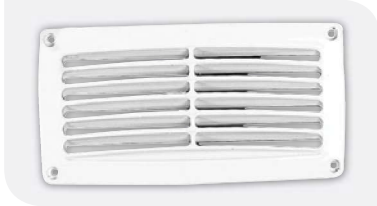

Ventilation Shaft Grilles Cover, PA

Code	Colour
12409	White
16307	Grey
16308	Black

Ventilation Shaft Grilles Cover, ASA

Code	Colour	Dimensions (mm)
47065	White	206 x 106

Ventilation Shaft Grilles Cover, ASA

Code	Colour	Dimensions (mm)
16311	Black	200 x 100
17657	White	200 x 100

Ventilation Clam Shell Cover, Round, Ø87mm, PA, White

Code 44551

Ventilation Shaft Grilles, Double, ASA

It connects two ventilation exhausts behind one single louvered vent.

Code	Description	Colour	Dimensions (mm)
44545	Detachable double ventilation - ASA	White	255 x 115
44546		Black	255 x 115

Ventilator Connector, Black

Code	Description	Hose Ø (mm)
50155	PA straight connector	65 / 75
50156		100

Code 54386

For additional protection against heavy water intrusions. Suitable for 3" and 4" ventilators. To be fixed on top of the ventilator with 3 nylon fasteners. Made of polyamide, shock and UV-resistant. Compatible with common sealants and impervious to acetic acids. Dimensions: 215 x 180 x 70 mm.