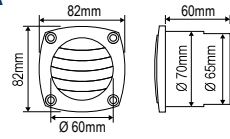

Ventilation Shaft Grilles Cover, PA