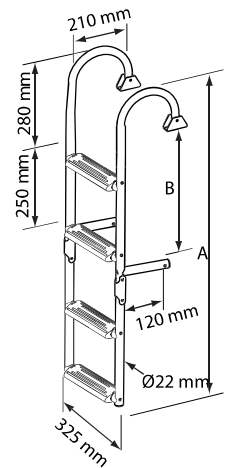

Bow Ladder, 3 Steps, Inox 316

Made of Inox 316, Nuova Rade Bow Ladder guarantees easy and perfect fit on the boat. It ensures a safe boarding and disembarking of the boat while it has a foldable mechanism that allows to fold in 90° or 180° to save space on board. It contains three grey non-slip plastic steps. Available in 753x325mm dimensions. A perfectly practical addition to any boat.

Code 55694

Adjustable Steps

Foldable Ladder, Inox 316, 180°

It ensures a safe boarding and disembarking of the boat while it has a foldable mechanism that allows to fold in 180° to save space on board. Made of Inox 316, Nuova Rade Foldable Ladder guarantees easy and perfect fit on the boat. It contains a variety of grey antislip steps. You can choose the one that covers totally your needs as, it is available in four different dimensions. A perfectly practical addition to any boat.

Code	A (mm)	B (mm)	Steps
55695	1050	405	2 + 2
55696	1300	655	3 + 2
55697	1550	405	2 + 3
55698	1550	655	3 + 3

Adjustable Steps

Foldable Ladder, Inox 316, 90°

Made of Inox 316, Nuova Rade Foldable Ladder guarantees easy and perfect fit on the boat. It ensures a safe boarding and disembarking of the boat while it has a foldable mechanism that allows to fold in 90° to save space on board. It contains a variety of grey antislip steps. You can choose the one that covers totally your needs as, it is available in five different dimensions. A perfectly practical addition to any boat.

Code	A (mm)	B (mm)	Steps
55699	650	140	1 + 2
55700	900	390	2 + 2
55701	1150	640	3 + 2
55702	1400	390	2 + 3
55703	1400	690	3 + 3

Adjustable Steps