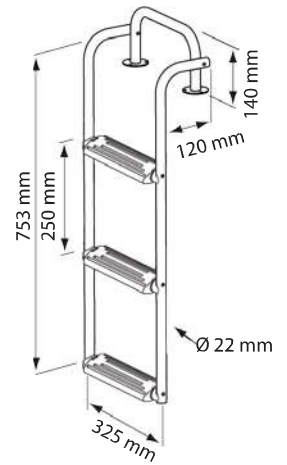

Bow Ladder, 3 Steps, Inox 316

Made of Inox 316, Nuova Rade Bow Ladder guarantees easy and perfect fit on the boat. It ensures a safe boarding and disembarking of the boat while it has a foldable mechanism that allows to fold in 90° or 180° to save space on board. It contains three grey non-slip plastic steps. Available in 753x325mm dimensions. A perfectly practical addition to any boat.

Code 55694

Adjustable Steps

Foldable Ladder, Inox 316, 180°

It ensures a safe boarding and disembarking of the boat while it has a foldable mechanism that allows to fold in 180° to save space on board. Made of Inox 316, Nuova Rade Foldable Ladder guarantees easy and perfect fit on the boat. It contains a variety of grey antislip steps. You can choose the one that covers totally your needs as, it is available in four different dimensions. A perfectly practical addition to any boat.

Code	A (mm)	B (mm)	Steps
55695	1050	405	2 + 2
55696	1300	655	3 + 2
55697	1550	405	2 + 3
55698	1550	655	3 + 3

Adjustable Steps

Foldable Ladder, Inox 316, 90°

Made of Inox 316, Nuova Rade Foldable Ladder guarantees easy and perfect fit on the boat. It ensures a safe boarding and disembarking of the boat while it has a foldable mechanism that allows to fold in 90° to save space on board. It contains a variety of grey antislip steps. You can choose the one that covers totally your needs as, it is available in five different dimensions. A perfectly practical addition to any boat.

Code	A (mm)	B (mm)	Steps
55699	650	140	1 + 2
55700	900	390	2 + 2
55701	1150	640	3 + 2
55702	1400	390	2 + 3
55703	1400	690	3 + 3

Adjustable Steps