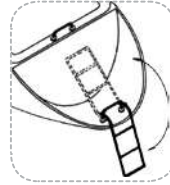

Bow Ladder, 3 Steps, Inox 316

Made of Inox 316, Nuova Rade Bow Ladder guarantees easy and perfect fit on the boat. It ensures a safe boarding and disembarking of the boat while it has a foldable mechanism that allows to fold in 90° or 180° to save space on board. It contains three grey non-slip plastic steps. Available in 753x325mm dimensions. A perfectly practical addition to any boat.

Code 55694

Adjustable Steps

Foldable Ladder, Inox 316, 180°

It ensures a safe boarding and disembarking of the boat while it has a foldable mechanism that allows to fold in 180° to save space on board. Made of Inox 316, Nuova Rade Foldable Ladder guarantees easy and perfect fit on the boat. It contains a variety of grey antislip steps. You can choose the one that covers totally your needs as, it is available in four different dimensions. A perfectly practical addition to any boat.

Code	A (mm)	B (mm)	Steps
55695	1050	405	2 + 2
55696	1300	655	3 + 2
55697	1550	405	2 + 3
55698	1550	655	3 + 3

Adjustable Steps

Foldable Ladder, Inox 316, 90°

Made of Inox 316, Nuova Rade Foldable Ladder guarantees easy and perfect fit on the boat. It ensures a safe boarding and disembarking of the boat while it has a foldable mechanism that allows to fold in 90° to save space on board. It contains a variety of grey antislip steps. You can choose the one that covers totally your needs as, it is available in five different dimensions. A perfectly practical addition to any boat.