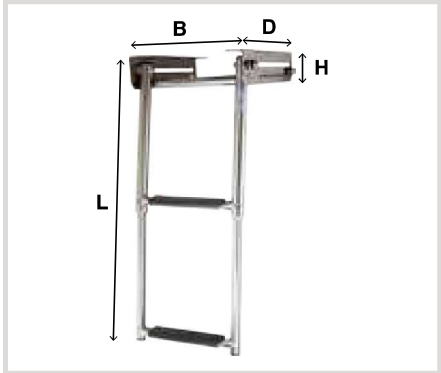

Ladders

TELESCOPIC LADDER IN CASING - STANDARD

Telescopic ladder in casing, for bowsprit or bathing platform. The ladder expands in two, three or four steps and is easily locked.

Locking
Smart locking mechanism.

Comfortable steps

Foldable
Folds down under platform or bowsprit.

Fitting
Smooth fittings for BT-ladders.

BKT72

BKT73

BKT74

BT70

BT115

BT145

BKB73

| Art | L (mm) | B (mm) | D (mm) | H (mm) | Step | Folding |
|-----------|--------|-----------|-----------|----------|-----------|-------------------|
| BKT72-250 | 600 | 250 | 300 | 65 | 2 Plastic | Casing/telescope |
| BKT73-250 | 880 | 250 | 300 | 65 | 3 Plastic | Casing/telescope |
| BKT72 | 600 | 285 | 300 | 65 | 2 Plastic | Casing/telescope |
| BKT73 | 880 | 290 | 300 | 65 | 3 Plastic | Casing/telescope |
| BKT73T | 880 | 290 | 300 | 65 | 3 Teak | Casing/telescope |
| BKT74 | 1160 | 310 | 320 | 80 | 4 Plastic | Casing/telescope |
| BKT74T | 1160 | 310 | 320 | 80 | 4 Teak | Casing/telescope |
| BT70 | 880 | 300 | 110 | - | 3 Plastic | Telescope |
| BT115 | 1160 | 300 | 110 | - | 4 Plastic | Telescope |
| BT145 | 1450 | 310 | 140 | - | 5 Plastic | Telescope |
| BKB73 | 880 | 340 (box) | 490 (box) | 50 (box) | 3 Plastic | Telescopic in box |
| BKB74 | 1160 | 340 (box) | 490 (box) | 50 (box) | 4 Plastic | Telescopic in box |