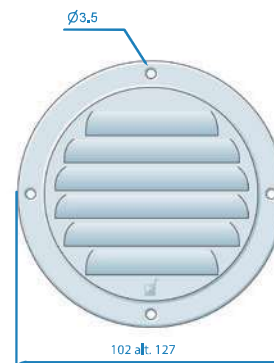

For more info »
www.rocamarine.com/481400

Louvred ventilator

Hole $\varnothing 4+0,2$. Stainless steel sheet 0,7 mm.

Art Nr	Material	Treatment	Open area
481400	SS AISI 304	Electro polished	2800mm ²

For more info »
www.rocamarine.com/481410

Louvred ventilator

Hole $\varnothing 4+0,2$. Stainless steel sheet 0,7 mm.

Art Nr	Material	Treatment	Open area
481410	SS AISI 304	Electro polished	3200mm ²

For more info »
www.rocamarine.com/481430

Louvred ventilator

Hole $\varnothing 3,5$ mm. Stainless steel sheet 0,7 mm. Cover 481850/481890 accessories.

Art Nr	Material	Treatment	Diameter
481430	SS AISI 304	Electro polished	127 mm
481440	SS AISI 304	Electro polished	102 mm
481435	Brass	Polished	127 mm
481445	Brass	Polished	102 mm