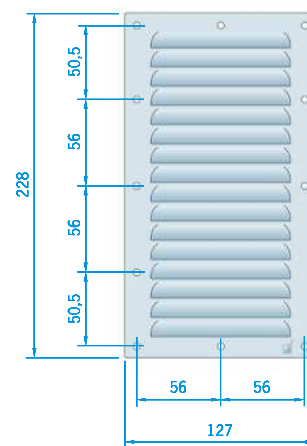

For more info »
www.rocamarine.com/481400

Louvred ventilator

Hole $\varnothing 4+0,2$. Stainless steel sheet 0,7 mm.

Art Nr	Material	Treatment	Open area
481400	SS AISI 304	Electro polished	2800mm ²

For more info »
www.rocamarine.com/481410

Louvred ventilator

Hole $\varnothing 4+0,2$. Stainless steel sheet 0,7 mm.

Art Nr	Material	Treatment	Open area
481410	SS AISI 304	Electro polished	3200mm ²

For more info »
www.rocamarine.com/481430

Louvred ventilator

Hole $\varnothing 3,5$ mm. Stainless steel sheet 0,7 mm. Cover 481850/481890 accessories.

Art Nr	Material	Treatment	Diameter
481430	SS AISI 304	Electro polished	127 mm
481440	SS AISI 304	Electro polished	102 mm
481435	Brass	Polished	127 mm
481445	Brass	Polished	102 mm