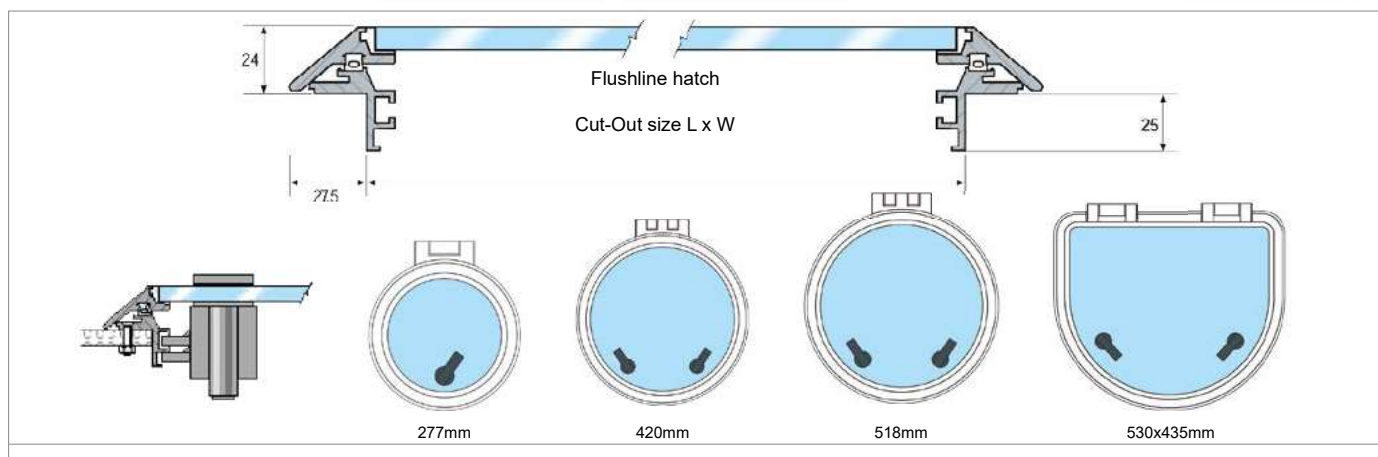

Flushline hatches Round & Delta

SLEEK DESIGN

The Gebo Round and Delta Flush-line hatches are extremely suitable for mounting on powerboats.

Because of their sleek, low-profile looks these hatches work perfectly with the smooth, flowing lines of today's boat designs.

Flushline Hatches Round

Article no.	Cut-out size L x W mm	Radius mm	Overall size LxW mm	Radius mm	Acrylic mm	Mosquito screen	Mosquito screen size	Innerrim aluminium	Fly-blind
80.55.27.70	277		282		10	84.50.00.16			
80.55.42.00	420		475		10	84.50.00.14		84.60.00.08	
80.55.51.00	518		573		10	84.50.00.15		84.60.00.09	

Flushline Hatch Delta

80.55.50.00	530 x 435	42	585 x 490	70	8	84.50.00.18		84.60.00.07	
-------------	-----------	----	-----------	----	---	-------------	--	-------------	--