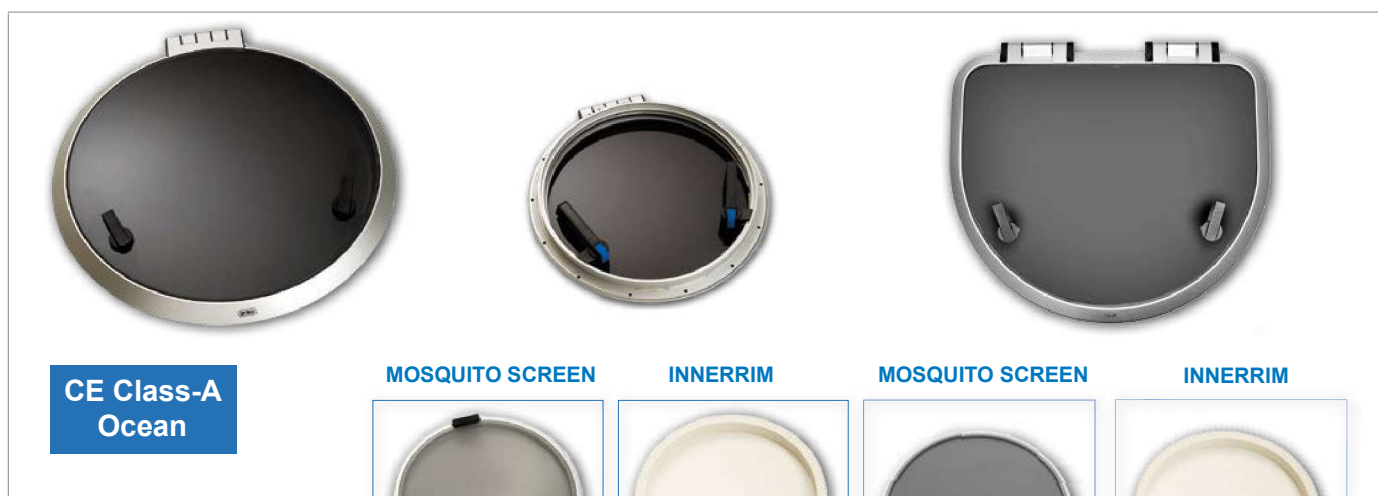

Flushline hatches Round & Delta

SLEEK DESIGN

The Gebo Round and Delta Flush-line hatches are extremely suitable for mounting on powerboats.

Because of their sleek, low-profile looks these hatches work perfectly with the smooth, flowing lines of today's boat designs.

Flushline Hatches Round

Article no.	Cut-out size L x W mm	Radius mm	Overall size LxW mm	Radius mm	Acrylic mm	Mosquito screen	Mosquito screen size	Innerrim aluminium	Fly-blind
80.55.27.70	277		282		10	84.50.00.16			
80.55.42.00	420		475		10	84.50.00.14		84.60.00.08	
80.55.51.00	518		573		10	84.50.00.15		84.60.00.09	