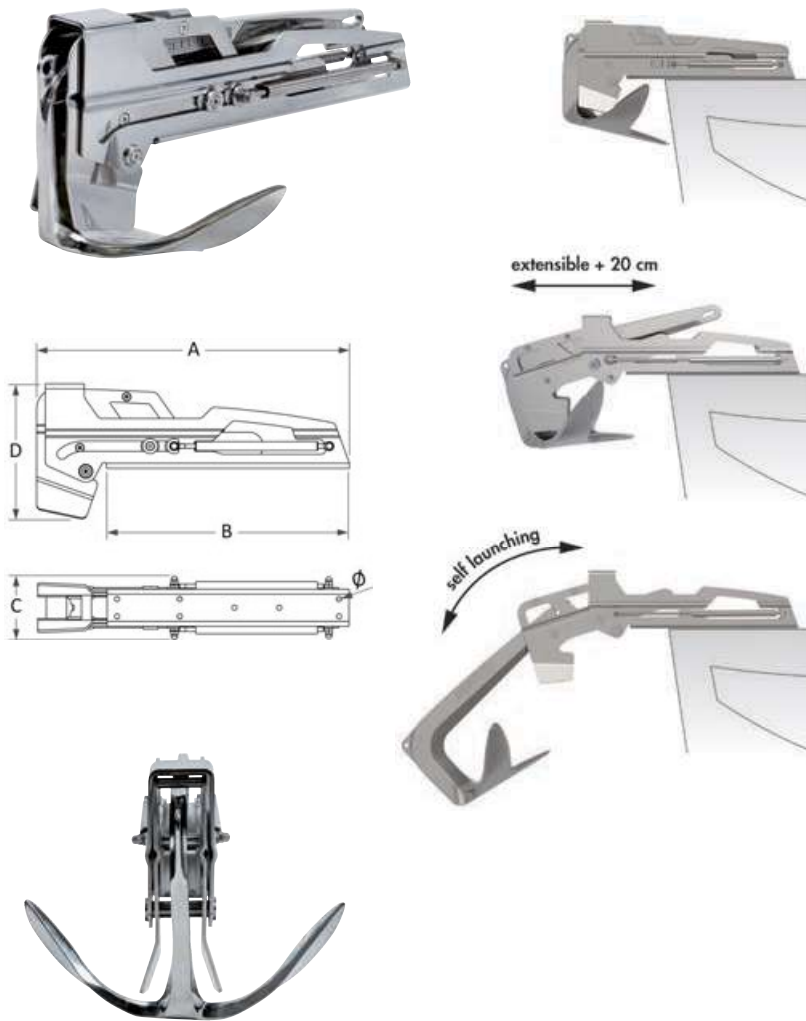

New

Mr. Fantastic extendible roller

EXTENDEBLE

IDEAL FOR VERTICAL BOW

SELF LAUNCHING

Made of mirror-polished stainless steel, ideal for Bruce anchors from 7.5 to 15 kg.

Fitted with an innovative gas spring system that keeps the anchor off the bow before being cast. At the same time, a tilting movement lets the anchor drop automatically while keeping it at a safety distance from the bow.

The roller has a **20-cm extension stroke** and is mainly suitable for vertical bows. Its lightweight and sports shape is well-suited to the hull and its steel frame is designed to withstand high loads.

Code	For anchors kg	Extension mm	A mm	B mm	C mm	D mm	Ø mm	Plate thickness mm
01.338.07	7.5 - 10	200	468	357	120	228	10.4	5
01.338.15	10 - 15	130	625	480	120	270	8.4	5

OSCOLATI

Mr. Fantastic extendible roller

Ideal for vertical bow. From 7 to 15 kg anchor.

Universal anchor locker

Adjustable to roller 01.337.00 and others, made of **stainless steel**.

Code	Base mm	Height mm
01.337.10	68x55	92 + knob