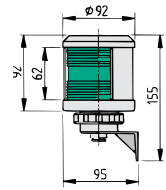

Deck equipment

Navigation lights type 35

Black or white housing. Meets I.M.O. Specifications (international regulations for prevention of collisions at sea, colreg '72). For boats of less than 20 metres in length.

Available in this range:

Side mounting, base mounting or hoistable. Light images as shown on the right.

| Type | Description |
|-----------|--|
| SB35ZWIT | Starboard light (side mounting), with white coloured housing (excl. bulb) |
| BB35ZWIT | Portside light (side mounting), with white coloured housing (excl. bulb) |
| TW35ZWIT | Steaming light (side mounting), with white coloured housing (excl. bulb) |
| HW35ZWIT | Stern light (side mounting), with white coloured housing (excl. bulb) |
| TKL35VWIT | Bicolour light (base mounting), with white coloured housing (excl. bulb) |
| DKL35VWIT | Tricolour light (base mounting), with white coloured housing (excl. bulb) |
| RW35VWIT | All round, white (base mounting), with white coloured housing (excl. bulb) |
| RR35VWIT | All round, red (base mounting), with white coloured housing (excl. bulb) |
| RG35VWIT | All round, green (base mounting), with white coloured housing (excl. bulb) |
| RW35HWIT | All round, white (hoistable), with white coloured housing (excl. bulb) |
| RR35HWIT | All round, red (hoistable), with white coloured housing (excl. bulb) |
| RGR35HWIT | All round, green (hoistable), with white coloured housing (excl. bulb) |

Navigation lights type 55N

Black housing. Model 55N not only meets the above mentioned I.M.O. specifications, but also those of the European standard EN 14744, which will become applicable in future. For the all round lights, a set is available that allows them to be hoisted as well. For boats of less than 50 metres in length.