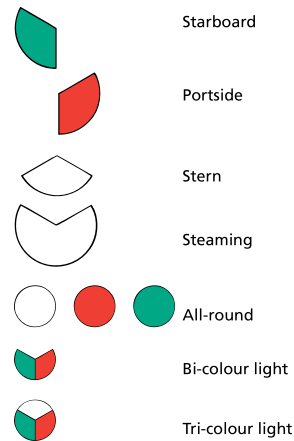

Type	Description
SB35Z	Starboard light (side mounting), with black coloured housing (excl. bulb)
BB35Z	Portside light (side mounting), with black coloured housing (excl. bulb)
TW35Z	Steaming light (side mounting), with black coloured housing (excl. bulb)
HW35Z	Stern light (side mounting), with black coloured housing (excl. bulb)
TKL35V	Bicolour light (base mounting), with black coloured housing (excl. bulb)
DKL35V	Tricolour light (base mounting), with black coloured housing (excl. bulb)
RW35V	All round, white (base mounting), with black coloured housing (excl. bulb)
RR35V	All round, red (base mounting), with black coloured housing (excl. bulb)
RG35V	All round, green (base mounting), with black coloured housing (excl. bulb)
RW35H	All round, white (hoistable), with black coloured housing (excl. bulb)
RR35H	All round, red (hoistable), with black coloured housing (excl. bulb)
RGR35H	All round, green (hoistable), with black coloured housing (excl. bulb)