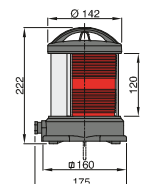

Available in this range:

Base mounting or hoistable. Light images as shown on the right.