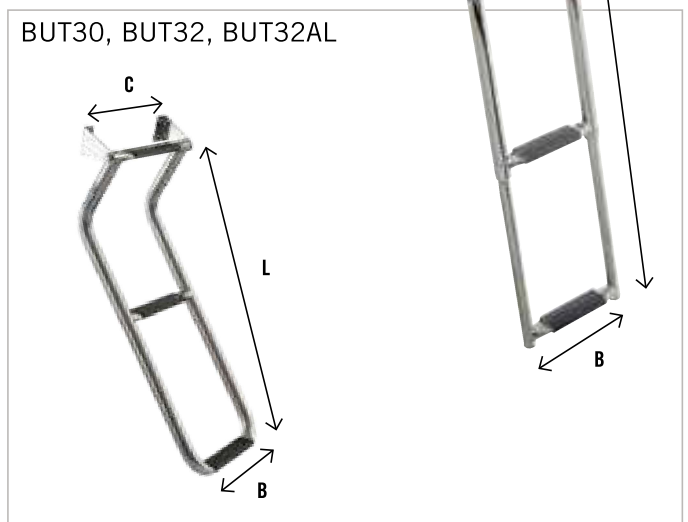

## SAFETY AND BATHING (MOB)

Art	L (mm)	B (mm)	C c/c (mm)	D c/c (mm)	Length folded (mm)	Strut (mm)	Steps	Folding	
BT72-180	1115	210	90	200	402	70	4	Telescope	
BT72-4	1160	300	150	175	370	70	4	Telescope	
BUT30	400	225	200	-	400	-	2	Folding	
BUT32	600	220	200	-	-	-	3	Folding	
BUT32AL	600	220	200	-	-	-	3	Folding	Aluminium ladder
BUT40	590	230	125	360	360	-	4	Telescope/Folding	
BUT41	850	230	125	360	360	-	5	Telescope/Folding	
BUT40R	880	255	90	385	385	-	4	Telescope/Folding	
BUT55	1185	210	200	470	550	110	5	Telescope/Folding	
BUT55F	1185	210	200	470	550	290-580	5	Telescope/Folding	