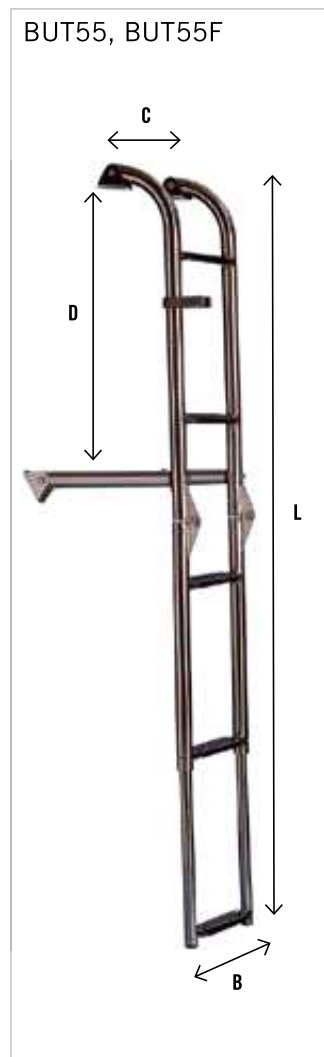

# Ladders

## SAFETY AND BATHING (MOB)

Art	L (mm)	B (mm)	C c/c (mm)	D c/c (mm)	Length folded (mm)	Strut (mm)	Steps	Folding	
BT72-180	1115	210	90	200	402	70	4	Telescope	
BT72-4	1160	300	150	175	370	70	4	Telescope	
BUT30	400	225	200	-	400	-	2	Folding	
BUT32	600	220	200	-	-	-	3	Folding	
BUT32AL	600	220	200	-	-	-	3	Folding	Aluminium ladder
BUT40	590	230	125	360	360	-	4	Telescope/Folding	
BUT41	850	230	125	360	360	-	5	Telescope/Folding	
BUT40R	880	255	90	385	385	-	4	Telescope/Folding	
BUT55	1185	210	200	470	550	110	5	Telescope/Folding	
BUT55F	1185	210	200	470	550	290-580	5	Telescope/Folding	