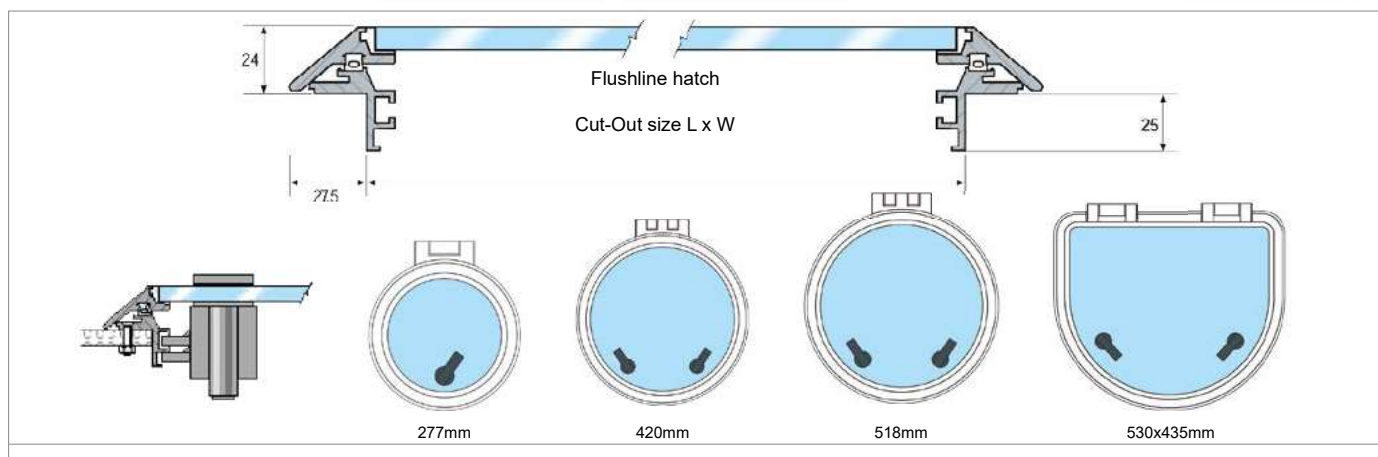

## SLEEK DESIGN

The Gebo Round and Delta Flush-line hatches are extremely suitable for mounting on powerboats.

Because of their sleek, low-profile looks these hatches work perfectly with the smooth, flowing lines of today's boat designs.

### Flushline Hatches Round

Article no.	Cut-out size L x W mm	Radius mm	Overall size LxW mm	Radius mm	Acrylic mm	Mosquito screen	Mosquito screen size	Innerrim aluminium	Fly-blind
80.55.27.70	277		282		10	84.50.00.16			
80.55.42.00	420		475		10	84.50.00.14		84.60.00.08	
80.55.51.00	518		573		10	84.50.00.15		84.60.00.09	

### Flushline Hatch Delta

80.55.50.00	530 x 435	42	585 x 490	70	8	84.50.00.18		84.60.00.07	
-------------	-----------	----	-----------	----	---	-------------	--	-------------	--