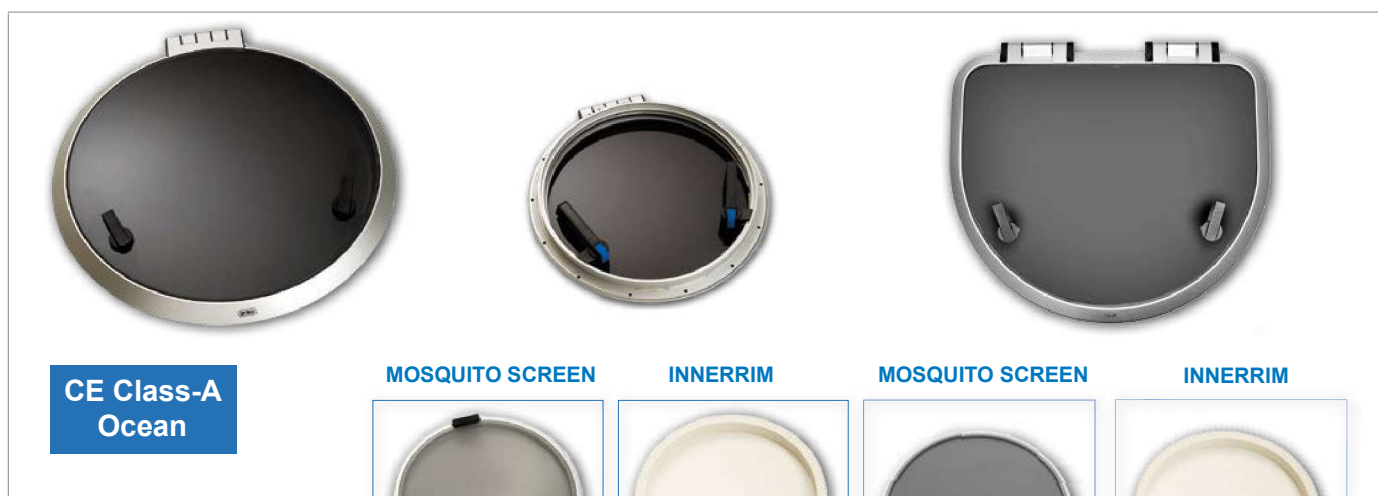

# Flushline hatches Round & Delta

## SLEEK DESIGN

The Gebo Round and Delta Flush-line hatches are extremely suitable for mounting on powerboats.

Because of their sleek, low-profile looks these hatches work perfectly with the smooth, flowing lines of today's boat designs.