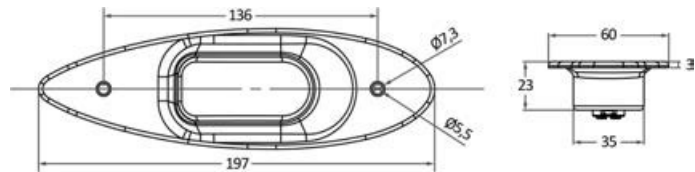

Mouse Stern navigation lights up to 20 m.

LED

ABYC-A16 certified for mounting on the transom.

Type	SS body	V	W	Visibility NM
Round	11.036.21	12	0.32	2
Rectangular	11.036.22	12	0.32	2

▲ 11.036.21

▲ 11.036.22

Evolo Eye low consumption LED navigation lights made of mirror-polished stainless steel for built-in bulkhead mounting

LED

COLREG72-certified for vessels up to 20-m long.

Code	Type	volt	Length	Height	Depth	Recess hole
11.043.24	112.5° left + 112.5° right	12	197 mm	60 mm	23 mm	70x35 mm

OSCOLATI

Evolo low consumption LED navigation lights made of stainless steel for flat mounting

LED

COLREG72-certified for vessels up to 20-m long.

Code	Type	V
11.041.24	112.5° left + 112.5° right	12
11.041.21	112.5° + 112.5° bicolor	12