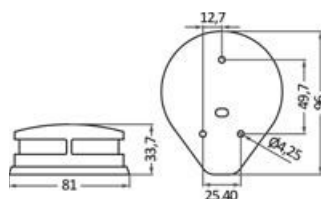

Evolo Eye low consumption LED navigation lights made of mirror-polished stainless steel for built-in bulkhead mounting

LED

COLREG72-certified for vessels up to 20-m long.

Code	Type	volt	Length	Height	Depth	Recess hole
11.043.24	112.5° left + 112.5° right	12	197 mm	60 mm	23 mm	70x35 mm

OSCOLATI

Evolo low consumption LED navigation lights made of stainless steel for flat mounting

LED

COLREG72-certified for vessels up to 20-m long.

Code	Type	V
11.041.24	112.5° left + 112.5° right	12
11.041.21	112.5° + 112.5° bicolor	12

OSCOLATI

▲ 11.041.24

▲ 11.041.24

▲ 11.041.21

▲ 11.041.21