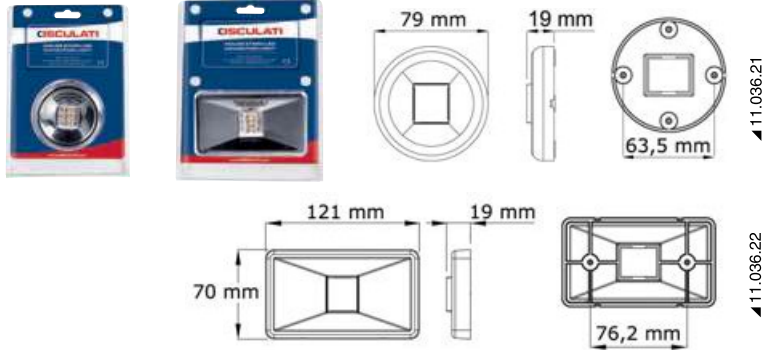

Mouse Stern navigation lights up to 20 m.

LED

ABYC-A16 certified for mounting on the transom.

Type	SS body	V	W	Visibility NM
Round	11.036.21	12	0.32	2
Rectangular	11.036.22	12	0.32	2

▲ 11.036.21

▲ 11.036.22

Evolo Eye low consumption LED navigation lights made of mirror-polished stainless steel for built-in bulkhead mounting

LED

COLREG72-certified for vessels up to 20-m long.

Code	Type	volt	Length	Height	Depth	Recess hole
11.043.24	112.5° left + 112.5° right	12	197 mm	60 mm	23 mm	70x35 mm

OSCOLATI

Evolo low consumption LED navigation lights made of stainless steel for flat mounting

LED

COLREG72-certified for vessels up to 20-m long.

Code	Type	V
11.041.24	112.5° left + 112.5° right	12
11.041.21	112.5° + 112.5° bicolor	12