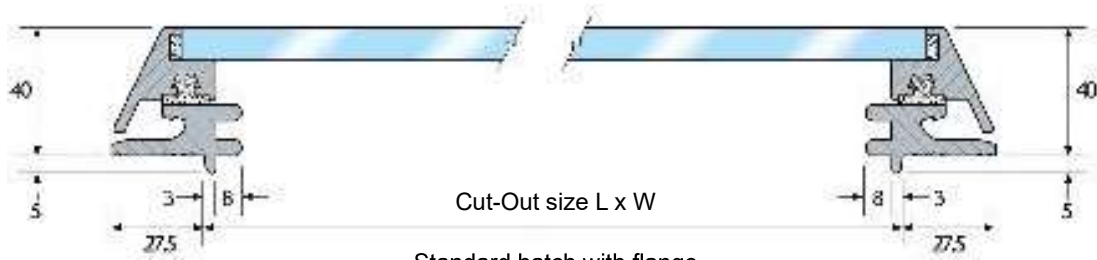

Standard Deckhatches with flange

SMOOTH DESIGN

For a smoother profile, the frame on our standard hatches has been extended to fit flush against the base mounting. The base mounting screws are covered by the frame for a smoother appearance and extra safety.

full 180°. Hinges are also easily adjustable to suit the user.

UNIQUE DEEP-DECK WATER GROOVE

A deep groove in the lower frame keeps water from coming in when the hatch is open.

The Gebo's unique Airco-Lock theft-proof

ventilation setting lets fresh air in while the crew rest or when the boat is unattended. The hatch is locked from the inside, either in the ventilation or the fully closed position.

THE BENEFITS:

- ✓ timeless design;
- ✓ stepless opening to 180°;
- ✓ unique Airco-Lock theft-proof ventilation setting;
- ✓ unique deep-deck water groove;
- ✓ 100% watertight assembly;
- ✓ standard CE Class A Ocean

Article no.	Cut-out size L x W mm	Radius mm	Overall size LxW mm	Radius mm	Acrylic mm	Mosquito screen	Mosquito screen size	Innerrim aluminium	Fly-blind
80.21.10.00	450 x 320	55	505 x 375	83	10	84.55.00.40	436,5 x 310	80.07.45.04	84.70.01.50
80.90.01.29	495 x 495	95	550 x 550	123	10	84.55.00.50	485 x 485		
80.21.20.00	500 x 370	55	555 x 425	83	10	84.55.00.41	486,5 x 360	80.07.45.00	84.70.01.51
80.21.30.00	500 x 500	55	555 x 555	83	10	84.55.00.42	490 x 490	80.07.51.00	84.70.01.52
80.21.40.00	620 x 620	55	675 x 675	83	15	84.55.00.43	610 x 610	80.07.39.00	84.70.01.53
80.21.45.00	680 x 550	55	735 x 615	83	15	84.55.00.45	666,5 x 540	80.07.68.05	
80.30.10.00	900 x 600	55	955 x 655	83	15				
80.23.00.00	1150 x 750	55	1205 x 805	83	15				