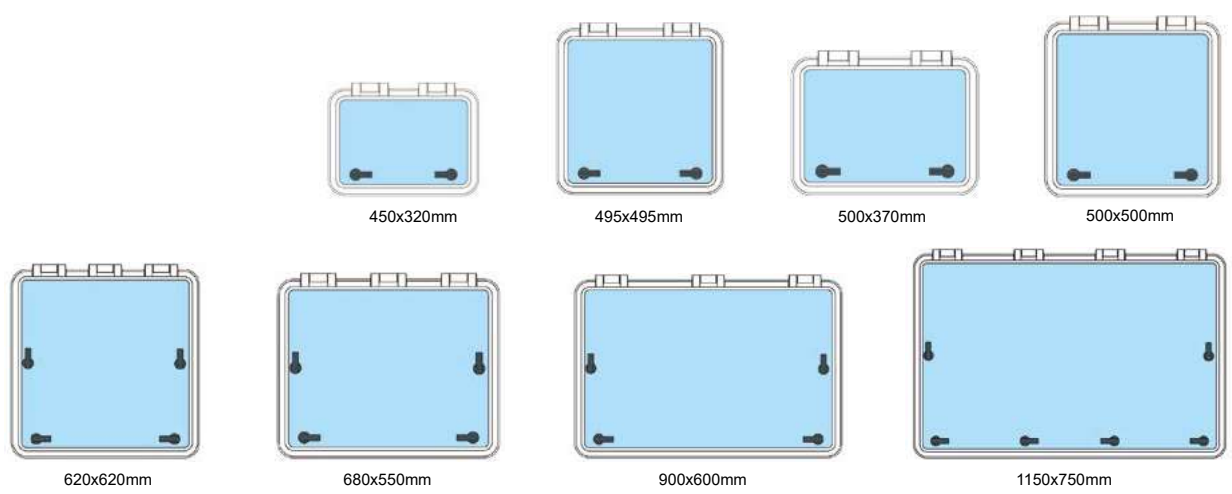

ventilation setting lets fresh air in while the crew rest or when the boat is unattended. The hatch is locked from the inside, either in the ventilation or the fully closed position.