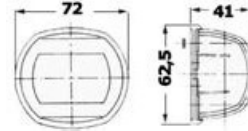

Compact 12 LED navigation lights made of mirror-polished AISI316 stainless steel

AISI 316

LED

COLREG72 type-tested for vessels up to 12-m long.

Code	Type	LED light bulb included	V	W
11.446.01	112.5° left	14.300.40	12	0.8
11.446.02	112.5° right	14.300.41	12	0.8
11.446.04	135° stern	14.300.41	12	0.8

▲ 14.300.40

▲ 14.300.41

▲ 11.446.01

▲ 11.446.02

▲ 11.446.04

OSCULATI

Classic 12 navigation lights

COLREG72 certified for vessels up to 12-m long.

Type	Body		Festoon bulb included	V	W
	white	black			
112.5° left	11.410.11	11.410.01	14.300.00	12	10
112.5° right	11.410.12	11.410.02	14.300.00	12	10
225° bow	11.410.13	11.410.03	14.300.00	12	10
135° stern	11.410.14	11.410.04	14.300.00	12	10