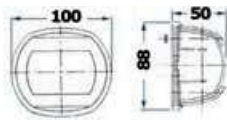

Compact 12 LED navigation lights made of mirror-polished AISI316 stainless steel

AISI 316

LED

COLREG72 type-tested for vessels up to 12-m long.

Code	Type	LED light bulb included	V	W
11.446.01	112.5° left	14.300.40	12	0.8
11.446.02	112.5° right	14.300.41	12	0.8
11.446.04	135° stern	14.300.41	12	0.8

▲ 14.300.40

▲ 14.300.41

▲ 11.446.01

▲ 11.446.02

▲ 11.446.04

OSCULATI

Classic 12 navigation lights

COLREG72 certified for vessels up to 12-m long.

Type	Body		Festoon bulb included	V	W
	white	black			
112.5° left	11.410.11	11.410.01	14.300.00	12	10
112.5° right	11.410.12	11.410.02	14.300.00	12	10
225° bow	11.410.13	11.410.03	14.300.00	12	10
135° stern	11.410.14	11.410.04	14.300.00	12	10