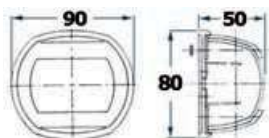

Type	Body		Festoon bulb included	V	W
	white	black			
112.5° left	11.410.11	11.410.01	14.300.00	12	10
112.5° right	11.410.12	11.410.02	14.300.00	12	10
225° bow	11.410.13	11.410.03	14.300.00	12	10
135° stern	11.410.14	11.410.04	14.300.00	12	10

OSCULATI

▲ 11.410.11

▲ 11.410.12

▲ 11.410.13

▲ 11.410.14

▲ 11.410.02

▲ 11.410.03

▲ 11.410.04

▲ 11.410.01

▲ 11.410.02

Classic 12 navigation lights made of mirror-polished AISI316 stainless steel

AISI 316

COLREG72 type-tested for vessels up to 12-m long.

Code	Type	Festoon bulb included	V	W
11.407.01	112.5° left	14.300.00	12	10
11.407.02	112.5° right	14.300.00	12	10
11.407.03	225° bow	14.300.00	12	10
11.407.04	135° stern	14.300.00	12	10