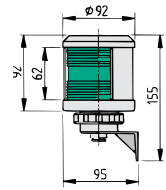

### Navigation lights type 35

Black or white housing. Meets I.M.O. Specifications (international regulations for prevention of collisions at sea, colreg '72). For boats of less than 20 metres in length.

**Available in this range:**

Side mounting, base mounting or hoistable. Light images as shown on the right.

Type	Description
SB35ZWIT	Starboard light (side mounting), with white coloured housing (excl. bulb)
BB35ZWIT	Portside light (side mounting), with white coloured housing (excl. bulb)
TW35ZWIT	Steaming light (side mounting), with white coloured housing (excl. bulb)
HW35ZWIT	Stern light (side mounting), with white coloured housing (excl. bulb)
TKL35VWIT	Bicolour light (base mounting), with white coloured housing (excl. bulb)
DKL35VWIT	Tricolour light (base mounting), with white coloured housing (excl. bulb)
RW35VWIT	All round, white (base mounting), with white coloured housing (excl. bulb)
RR35VWIT	All round, red (base mounting), with white coloured housing (excl. bulb)
RG35VWIT	All round, green (base mounting), with white coloured housing (excl. bulb)
RW35HWIT	All round, white (hoistable), with white coloured housing (excl. bulb)
RR35HWIT	All round, red (hoistable), with white coloured housing (excl. bulb)
RGR35HWIT	All round, green (hoistable), with white coloured housing (excl. bulb)

### Navigation lights type 55N

Black housing. Model 55N not only meets the above mentioned I.M.O. specifications, but also those of the European standard EN 14744, which will become applicable in future. For the all round lights, a set is available that allows them to be hoisted as well. For boats of less than 50 metres in length.