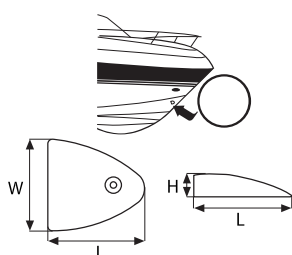

## Ventilator Connector, Black

Code	Description	Hose Ø (mm)
50155	PA straight connector	65 / 75
50156		100

## Ventilation Clam Shell Cover, PA , White

Code 31519

Length	Width	Height
55 mm	50 mm	12 mm