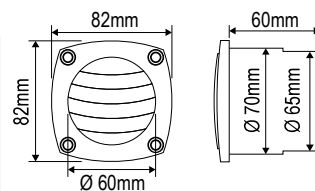

Ventilation Shaft Grilles, White