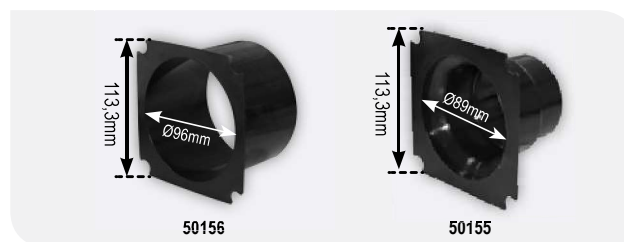

Ventilator Connector, Black