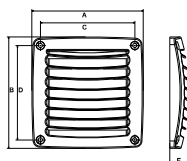

- Suitable for interior and exterior use
- Salt water resistant
- UV-resistant