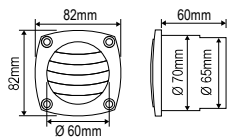

Ventilation Shaft Grilles Cover, PA