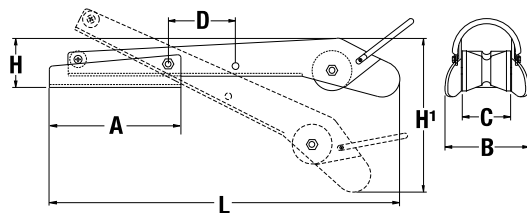

Accessories

Deck Gear **BOW ROLLERS • CHAIN STOPPERS**

The MAXSET Bow Roller design guarantees that MAXSET stainless steel (AISI 316) and galvanised anchors, along with similar competitor versions, are efficiently self-launched during anchor deployment. When the anchor is fully retrieved, the MAXSET bow roller ensures that the anchor fits securely into the roller and will not rattle around when the boat is under way.

EXTENDABLE HINGED BOW ROLLER

FIXED BOW ROLLER WITH ANCHOR LOOP

MAXSET ANCHORS AND BOW ROLLERS

Standard Bow Roller Codes	P104331	P104332	P104333	P104334	P104340	P104345
MAXSET (Delta Style Anchors)						
4 kg/9 lbs		•	•		•	•
6 kg/13 lbs		•	•		•	•
10 kg/22 lbs	•	•	•		•	•
16 kg/35 lbs		•	•	•	•	•
20 kg/44 lbs				•		
25 kg/55 lbs				•		
Standard Bow Roller Codes	P104331	P104332	P104333	P104334	P104340	P104345
MAXCLAW (Claw Style Anchors)						
5 kg/11 lbs		•	•		•	
8 kg/18 lbs		•	•		•	•
10 kg/22 lbs	•	•	•	•	•	•
15 kg/33 lbs				•	•	•
20 kg/44 lbs				•		

MAXSET AND STANDARD BOW ROLLER DIMENSIONS

	Extendable P104340	Fixed with Hoop P104345	P105074 P105075	P105076 P105077	P105078 P105079	P105080 P105081	P105082 P105083
A	198 mm (7 13/16")	N/A	315 mm (12 3/8")	414 mm (16 5/16")	480 mm (18 7/8")	510 mm (20")	560 mm (22")
B	125 mm (4 15/16")	134 mm (5 1/4")	84 mm (3 5/16")	112 mm (4 3/8")	112 mm (4 3/8")	114 mm (4 1/2")	153 mm (6")
C	73 mm (2 7/8")	75 mm (3")	62 mm (2 1/2")	78 mm (3")	78 mm (3")	78 mm (3")	105 mm (4 1/8")
D	101 mm (4")	N/A	N/A	N/A	N/A	N/A	N/A
H	75 mm (2 15/16")	65 mm (2 9/16")	55 mm (2 1/8")	65 mm (2 1/2")	72 mm (2 13/16")	78 mm (3")	95 mm (3 3/4")
H'	239 mm (9 3/8")	155 mm (6 1/8")	122 mm (4 13/16")	152 mm (6")	165 mm (6 1/2")	175 mm (6 7/8")	215 mm (8 1/2")
L	527 mm (20 1/4")	460 mm (18 1/8")	465 mm (18 5/16")	600 mm (23 5/8")	715 mm (28 1/8")	762 mm (30")	850 mm (33 1/2")