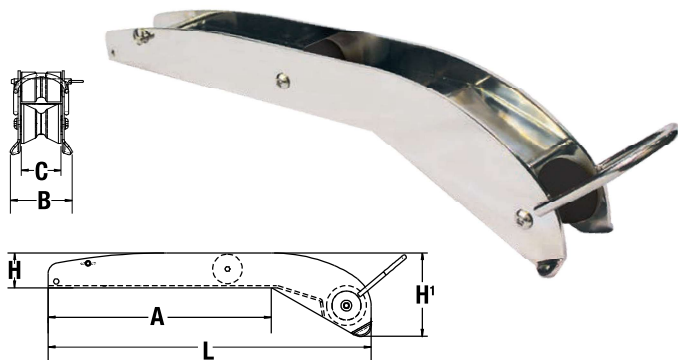

Accessories

Deck Gear **BOW ROLLERS • CHAIN STOPPERS**

The MAXSET Bow Roller design guarantees that MAXSET stainless steel (AISI 316) and galvanised anchors, along with similar competitor versions, are efficiently self-launched during anchor deployment. When the anchor is fully retrieved, the MAXSET bow roller ensures that the anchor fits securely into the roller and will not rattle around when the boat is under way.

MAXSET BOW ROLLERS

MAXSET ANCHORS AND MAXSET BOW ROLLERS

MAXSET (Delta Style Anchors)	Polished Finish					Satin Finish				
	P105075	P105077	P105079	P105081	P105083	P105074	P105076	P105078	P105080	P105082
4kg/9lbs	•					•				
6kg/13lbs	•					•				
10kg/22lbs		•					•			
16kg/35lbs			•					•		
20kg/44lbs				•					•	
25kg/55lbs					•					•
30kg/66lbs					•					•
40kg/88lbs					•					•

MAXSET AND STANDARD BOW ROLLER DIMENSIONS

	Extendable P104340	Fixed with Hoop P104345	P105074 P105075	P105076 P105077	P105078 P105079	P105080 P105081	P105082 P105083
A	198 mm (7 13/16")	N/A	315 mm (12 3/8")	414 mm (16 5/16")	480 mm (18 7/8")	510 mm (20")	560 mm (22")
B	125 mm (4 15/16")	134 mm (5 1/4")	84 mm (3 5/16")	112 mm (4 3/8")	112 mm (4 3/8")	114 mm (4 1/2")	153 mm (6")
C	73 mm (2 7/8")	75 mm (3")	62 mm (2 1/2")	78 mm (3")	78 mm (3")	78 mm (3")	105 mm (4 1/8")
D	101 mm (4")	N/A	N/A	N/A	N/A	N/A	N/A
H	75 mm (2 15/16")	65 mm (2 9/16")	55 mm (2 1/8")	65 mm (2 1/2")	72 mm (2 13/16")	78 mm (3")	95 mm (3 3/4")
H'	239 mm (9 3/8")	155 mm (6 1/8")	122 mm (4 13/16")	152 mm (6")	165 mm (6 1/2")	175 mm (6 7/8")	215 mm (8 1/2")
L	527 mm (20 1/4")	460 mm (18 1/8")	465 mm (18 5/16")	600 mm (23 5/8")	715 mm (28 1/8")	762 mm (30")	850 mm (33 1/2")