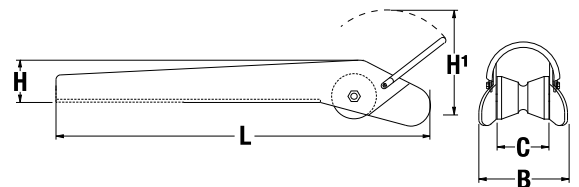

MAXSET BOW ROLLERS

MAXSET ANCHORS AND MAXSET BOW ROLLERS

MAXSET (Delta Style Anchors)	Polished Finish					Satin Finish				
	P105075	P105077	P105079	P105081	P105083	P105074	P105076	P105078	P105080	P105082
4kg/9lbs	•					•				
6kg/13lbs	•					•				
10kg/22lbs		•					•			
16kg/35lbs			•					•		
20kg/44lbs				•					•	
25kg/55lbs					•					•
30kg/66lbs					•					•
40kg/88lbs					•					•

EXTENDABLE HINGED BOW ROLLER

FIXED BOW ROLLER WITH ANCHOR LOOP

MAXSET ANCHORS AND BOW ROLLERS

Standard Bow Roller Codes	P104331	P104332	P104333	P104334	P104340	P104345
MAXSET (Delta Style Anchors)						
4 kg/9 lbs		•	•		•	•
6 kg/13 lbs		•	•		•	•
10 kg/22 lbs	•	•	•		•	•
16 kg/35 lbs		•	•	•	•	•
20 kg/44 lbs				•		
25 kg/55 lbs				•		
Standard Bow Roller Codes	P104331	P104332	P104333	P104334	P104340	P104345
MAXCLAW (Claw Style Anchors)						
5 kg/11 lbs		•	•		•	
8 kg/18 lbs		•	•		•	•
10 kg/22 lbs	•	•	•	•	•	•
15 kg/33 lbs				•	•	•
20 kg/44 lbs				•		

MAXSET AND STANDARD BOW ROLLER DIMENSIONS

	Extendable P104340	Fixed with Hoop P104345	P105074 P105075	P105076 P105077	P105078 P105079	P105080 P105081	P105082 P105083
A	198 mm (7 13/16")	N/A	315 mm (12 3/8")	414 mm (16 5/16")	480 mm (18 7/8")	510 mm (20")	560 mm (22")
B	125 mm (4 15/16")	134 mm (5 1/4")	84 mm (3 5/16")	112 mm (4 3/8")	112 mm (4 3/8")	114 mm (4 1/2")	153 mm (6")
C	73 mm (2 7/8")	75 mm (3")	62 mm (2 1/2")	78 mm (3")	78 mm (3")	78 mm (3")	105 mm (4 1/8")
D	101 mm (4")	N/A	N/A	N/A	N/A	N/A	N/A
H	75 mm (2 15/16")	65 mm (2 9/16")	55 mm (2 1/8")	65 mm (2 1/2")	72 mm (2 13/16")	78 mm (3")	95 mm (3 3/4")
H'	239 mm (9 3/8")	155 mm (6 1/8")	122 mm (4 13/16")	152 mm (6")	165 mm (6 1/2")	175 mm (6 7/8")	215 mm (8 1/2")
L	527 mm (20 1/4")	460 mm (18 1/8")	465 mm (18 5/16")	600 mm (23 5/8")	715 mm (28 1/8")	762 mm (30")	850 mm (33 1/2")