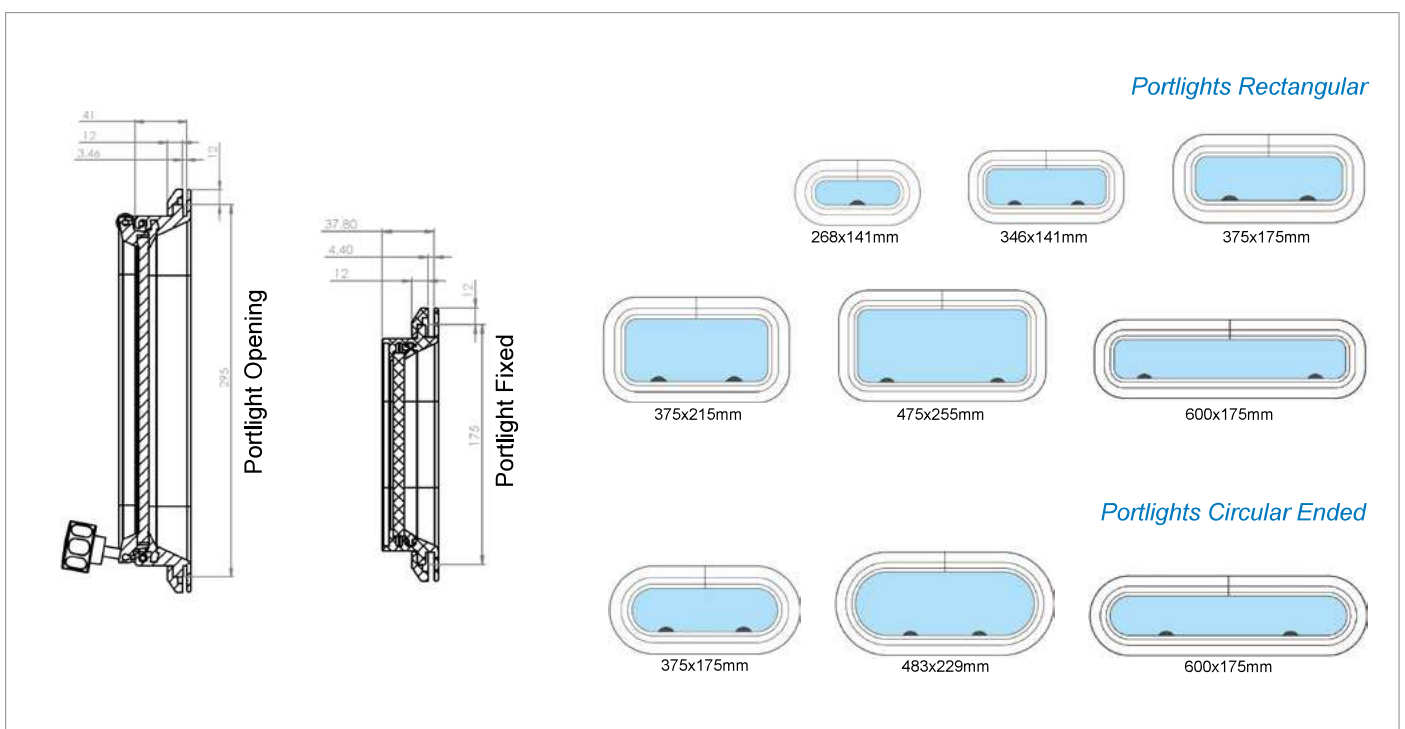

Standard Portlights

The smooth angled outer frame prevents water from collecting on the frame and dripping into your cabin when the portlight is opened.

WATERTIGHT DESIGN

Unlike many designs, Gebo portlights are designed for watertight hull fitting, so there's no problem when a heeling yacht places the portlight against the pressure of fast-running water.

Simple
installation:
no hole
drilling

Portlight rectangular with mosquito screen and rain shield

THE BENEFITS:

- ✓ certified for watertight hull fitting;
- ✓ can be delivered with mosquito screen and rainshield;
- ✓ easy mounting;
- ✓ best quality seawater resistant aluminium
- ✓ powder coating of the frame to any RAL color

Portlights should be fitted to a flat surface with a maximum tolerance of 1 mm. On request the fixed type portlights can be bended.

Portlights Rectangular Opening

Article no.	Cut-out size L x W mm	Radius mm	Overall size LxW mm	Radius mm	Acrylic mm	Mosquito screen	Rainshield
81.00.10.00	268x141	56	293x166	68	203x76	84.75.00.01	
81.00.55.00	346x141	56	371x166	68	281x76	84.75.00.02	
81.00.20.00	375x175	56	400x200	68	310x110	84.75.00.03	84.85.00.03
81.00.30.00	375x215	56	400x240	68	310x150	84.75.00.04	84.85.00.04
81.00.40.00	475x255	56	500x280	68	410x190	84.75.00.05	84.85.00.05
81.00.85.00	600x175	56	625x200	68	535x110	84.75.00.06	84.85.00.06

Portlights Circular Ended Fixed

81.20.21.05	375x175	88	400x200	100	320x120		
81.20.61.00	483x229	114	508x254	126	428x174		
81.20.85.05	600x175	88	625x200	100	545x120		