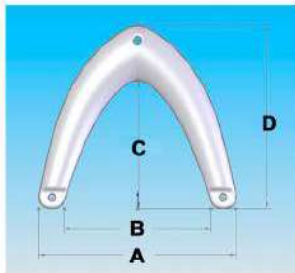

## Bow Buoy

**Bowbuoy Big**  
1.8 kg

**Bowbuoy small**  
0.65 kg

A = 52 cm  
B = 41 cm  
C = 37 cm  
D = 51 cm

A = 37 cm  
B = 28 cm  
C = 23 cm  
D = 32 cm

## Bow Fender

Width cm	Length cm	KG
14	60	1.8

Available  
COLOURS:

## Slim Fender

Diameter cm	Length cm	KG
5	43	0.45

## Lady Fender

Width cm	Depth cm	Length cm	KG
25	22	84	4.0