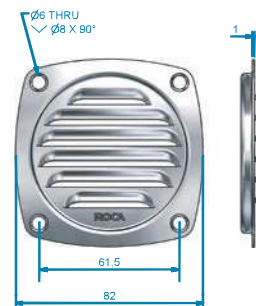

## Louvred ventilator and Adaptor

Louvred ventilator 82x82 mm made in Stainless Steel (AISI SS 316).  
 Can be used as a grill only or with hose adaptor.

Art Nr	Material	Treatment	Product	Open area
480966	Plastic	White	Adaptor	
480970	SS AISI 316	Electro polished	Louvred ventilator	1600mm <sup>2</sup>