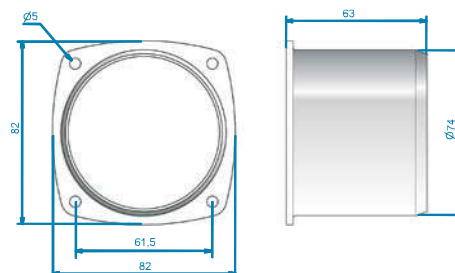

## Louvred ventilator and Adaptor

Louvred ventilator 82x82 mm made in Stainless Steel (AISI SS 316).  
 Can be used as a grill only or with hose adaptor.

Art Nr	Material	Treatment	Product	Open area
480966	Plastic	White	Adaptor	
480970	SS AISI 316	Electro polished	Louvred ventilator	1600mm <sup>2</sup>