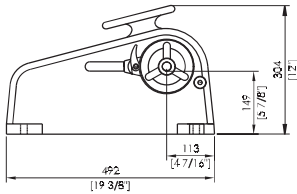

Compact 3500/4000/4200

Model	HR3500 Jaguar	HR4000 Thor	HR4200 Thor
VESSEL LENGTH	14 - 20m 45 - 65ft	18 - 24m 58 - 77ft	18 - 25m 58 - 80ft
POWER SUPPLY (DC)	12/24V	24V	24V
MOTOR (Watts)	1500	1500	2000
HYDRAULIC PRESSURE	10MPa 1450PSI	12MPa 1750PSI	12MPa 1750PSI
HYDRAULIC FLOW	28L/min 7.5gal/min	28L/min 7.5gal/min	28L/min 7.5gal/min
MAX LOAD	1590kg 3500lb	1818kg 4000lb	2045kg 4500lb
WORK LOAD	400kg 800lb	454kg 1000lb	500kg 1100lb
AMPS WORK LOAD	150/85	150/85	120
MAX LINE SPEED	15m/min 48ft/min	13.5m/min 44ft/min	13.5m/min 44ft/min
CHAIN SIZE	8 - 10 - 13mm 5/16 - 3/8 - 1/2"	10 - 13 - 16mm 3/8 - 1/2 - 5/8"	10 - 13 - 16mm 3/8 - 1/2 - 5/8"
NET WEIGHT	DC 58kg HYD 57kg DC 128lb HYD 125lb	DC64kg HYD63kg DC140lbHYD139lb	DC64kgHYD63kg DC140lbHYD139lb
MANUAL OPERATION	MORS (std)	MORS (std)	MORS (std)

Note: Rope can also be used but is not recommended for larger vessels.

Features

- Rope chain combination gypsy for rope & chain combination or chain only
- Manual Override System (MORS)
- Gypsy lock/pawl
- Cleat on housing
- Heavy duty dual direction motor in 12 & 24V DC, Hydraulic
- Durable marine grade white gloss finish alloy housing
- Fully enclosed motor & gearbox
- Independent gypsy and capstan operation
- Luxury chromed marine grade bronze / 316 Stainless steel running gear
- Stainless steel drive shaft
- Cone clutch/brake
- Shaft seal
- Clutch release handle
- Installation/Operation booklet

Options

- Twin gypsy, twin capstan
- Rope Chain Management System (RCMS)
- Housing without cleat
- Traditional polished bronze finish on running gear
- Full range of accessories including chain, rope, anchors, anchor roller, chain pipes, chain stoppers, snubber kits & devil claws
- Electric & hydraulic operating options & accessories
- Auto anchor

HR3500
Jaguar