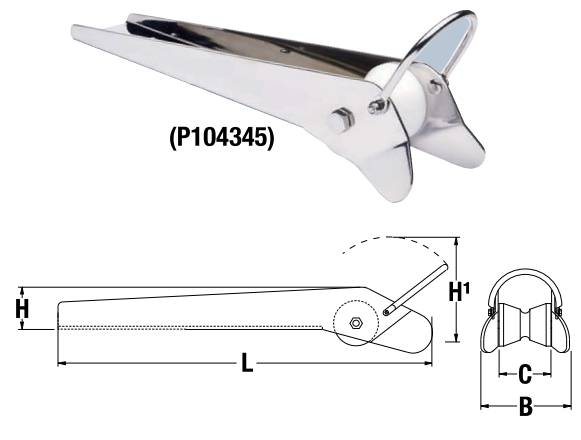

Accessories

Deck Gear **BOW ROLLERS • CHAIN STOPPERS**

The MAXSET Bow Roller design guarantees that MAXSET stainless steel (AISI 316) and galvanised anchors, along with similar competitor versions, are efficiently self-launched during anchor deployment. When the anchor is fully retrieved, the MAXSET bow roller ensures that the anchor fits securely into the roller and will not rattle around when the boat is under way.

EXTENDABLE HINGED BOW ROLLER

FIXED BOW ROLLER WITH ANCHOR LOOP

SHORT EXTENSION POSITION

MAXSET ANCHORS AND BOW ROLLERS

Standard Bow Roller Codes	P104331	P104332	P104333	P104334	P104340	P104345
MAXSET (Delta Style Anchors)						
4 kg/9 lbs		•	•		•	•
6 kg/13 lbs		•	•		•	•
10 kg/22 lbs	•	•	•		•	•
16 kg/35 lbs		•	•	•	•	•
20 kg/44 lbs				•		
25 kg/55 lbs				•		
Standard Bow Roller Codes	P104331	P104332	P104333	P104334	P104340	P104345
MAXCLAW (Claw Style Anchors)						
5 kg/11 lbs		•	•		•	
8 kg/18 lbs		•	•		•	•
10 kg/22 lbs	•	•	•	•	•	•
15 kg/33 lbs				•	•	•
20 kg/44 lbs				•		

MAXSET AND STANDARD BOW ROLLER DIMENSIONS

	Extendable P104340	Fixed with Hoop P104345	P105074 P105075	P105076 P105077	P105078 P105079	P105080 P105081	P105082 P105083
A	198 mm (7 13/16")	N/A	315 mm (12 3/8")	414 mm (16 5/16")	480 mm (18 7/8")	510 mm (20")	560 mm (22")
B	125 mm (4 15/16")	134 mm (5 1/4")	84 mm (3 5/16")	112 mm (4 3/8")	112 mm (4 3/8")	114 mm (4 1/2")	153 mm (6")
C	73 mm (2 7/8")	75 mm (3")	62 mm (2 1/2")	78 mm (3")	78 mm (3")	78 mm (3")	105 mm (4 1/8")
D	101 mm (4")	N/A	N/A	N/A	N/A	N/A	N/A
H	75 mm (2 15/16")	65 mm (2 9/16")	55 mm (2 1/8")	65 mm (2 1/2")	72 mm (2 13/16")	78 mm (3")	95 mm (3 3/4")
H'	239 mm (9 3/8")	155 mm (6 1/8")	122 mm (4 13/16")	152 mm (6")	165 mm (6 1/2")	175 mm (6 7/8")	215 mm (8 1/2")
L	527 mm (20 1/4")	460 mm (18 1/8")	465 mm (18 5/16")	600 mm (23 5/8")	715 mm (28 1/8")	762 mm (30")	850 mm (33 1/2")