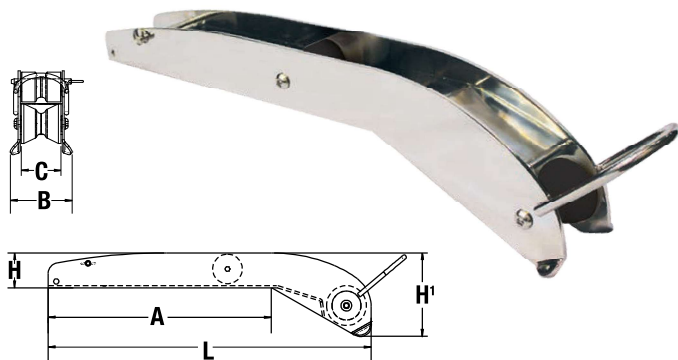

MAXSET ANCHORS AND MAXSET BOW ROLLERS

MAXSET (Delta Style Anchors)	Polished Finish					Satin Finish				
	P105075	P105077	P105079	P105081	P105083	P105074	P105076	P105078	P105080	P105082
4kg/9lbs	•					•				
6kg/13lbs	•					•				
10kg/22lbs		•					•			
16kg/35lbs			•					•		
20kg/44lbs				•					•	
25kg/55lbs					•					•
30kg/66lbs					•					•
40kg/88lbs					•					•