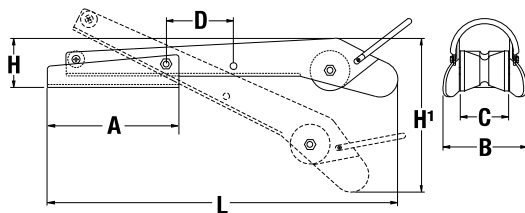

MAXSET BOW ROLLERS

MAXSET ANCHORS AND MAXSET BOW ROLLERS

MAXSET (Delta Style Anchors)	Polished Finish					Satin Finish				
	P105075	P105077	P105079	P105081	P105083	P105074	P105076	P105078	P105080	P105082
4kg/9lbs	•					•				
6kg/13lbs	•					•				
10kg/22lbs		•					•			
16kg/35lbs			•					•		
20kg/44lbs				•					•	
25kg/55lbs					•					•
30kg/66lbs					•					•
40kg/88lbs					•					•

EXTENDABLE HINGED BOW ROLLER

FIXED BOW ROLLER WITH ANCHOR LOOP

SHORT EXTENSION POSITION

MAXSET ANCHORS AND BOW ROLLERS

Standard Bow Roller Codes	P104331	P104332	P104333	P104334	P104340	P104345
MAXSET (Delta Style Anchors)						
4 kg/9 lbs		•	•		•	•
6 kg/13 lbs		•	•		•	•
10 kg/22 lbs	•	•	•		•	•
16 kg/35 lbs		•	•	•	•	•
20 kg/44 lbs				•		
25 kg/55 lbs				•		
Standard Bow Roller Codes	P104331	P104332	P104333	P104334	P104340	P104345
MAXCLAW (Claw Style Anchors)						
5 kg/11 lbs		•	•		•	
8 kg/18 lbs		•	•		•	•
10 kg/22 lbs	•	•	•	•	•	•
15 kg/33 lbs				•	•	•
20 kg/44 lbs				•		

MAXSET AND STANDARD BOW ROLLER DIMENSIONS

	Extendable P104340	Fixed with Hoop P104345	P105074 P105075	P105076 P105077	P105078 P105079	P105080 P105081	P105082 P105083
A	198 mm (7 13/16")	N/A	315 mm (12 3/8")	414 mm (16 5/16")	480 mm (18 7/8")	510 mm (20")	560 mm (22")
B	125 mm (4 15/16")	134 mm (5 1/4")	84 mm (3 5/16")	112 mm (4 3/8")	112 mm (4 3/8")	114 mm (4 1/2")	153 mm (6")
C	73 mm (2 7/8")	75 mm (3")	62 mm (2 1/2")	78 mm (3")	78 mm (3")	78 mm (3")	105 mm (4 1/8")
D	101 mm (4")	N/A	N/A	N/A	N/A	N/A	N/A
H	75 mm (2 15/16")	65 mm (2 9/16")	55 mm (2 1/8")	65 mm (2 1/2")	72 mm (2 13/16")	78 mm (3")	95 mm (3 3/4")
H'	239 mm (9 3/8")	155 mm (6 1/8")	122 mm (4 13/16")	152 mm (6")	165 mm (6 1/2")	175 mm (6 7/8")	215 mm (8 1/2")
L	527 mm (20 1/4")	460 mm (18 1/8")	465 mm (18 5/16")	600 mm (23 5/8")	715 mm (28 1/8")	762 mm (30")	850 mm (33 1/2")