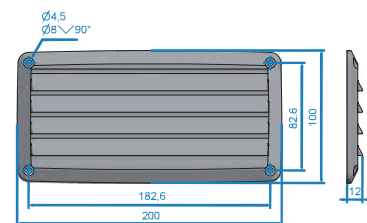

## Louvred ventilator 125x125

Open area: 2136 mm<sup>2</sup>

482822 and 482824: for tube 100 mm, flange height 50 mm.

Art Nr	Material	Color	Open area
480812	Plastic	Dull black	2136 mm <sup>2</sup>
480814	Plastic	Dull white	2136 mm <sup>2</sup>
482822	Plastic	Dull black	2136 mm <sup>2</sup>
482824	Plastic	Dull white	2136 mm <sup>2</sup>

For more info »  
[www.rocamarine.com/480792](http://www.rocamarine.com/480792)

Open area  
1276mm<sup>2</sup>

## Louvred ventilator 85x85

Open area: 1276 mm<sup>2</sup>

481762 and 481764: for tube 75 mm, flange height 60 mm.

Art Nr	Material	Color	Open area
480792	Plastic	Dull black	1276 mm <sup>2</sup>
480794	Plastic	Dull white	1276 mm <sup>2</sup>
481762	Plastic	Dull black	1276 mm <sup>2</sup>
481764	Plastic	Dull white	1276 mm <sup>2</sup>