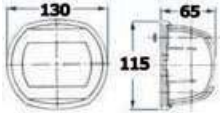

Sphera Design navigation lights up to 20 m. RINA type-tested.

Maxi 20 navigation lights

COLREG72-certified for vessels up to 20-m long.

Version	White body		Black body		12V 12W halogen bulb included	24V 15W halogen bulb included	OPTIONAL 12V LED bulb
	12V	24V	12V	24V			
112.5° left	11.411.11	11.411.31	11.411.01	11.411.21	14.202.12	14.202.24	14.301.24
112.5° right	11.411.12	11.411.32	11.411.02	11.411.22	14.202.12	14.202.24	14.301.24
225° bow	11.411.13	11.411.33	11.411.03	11.411.23	14.202.12	14.202.24	14.301.24
135° stern	11.411.14	11.411.34	11.411.04	11.411.24	14.202.12	14.202.24	14.301.24

Maxi 20 navigation lights made of mirror-polished AISI316 stainless steel

AISI 316

COLREG72 certified, for boats up to 20 m.

Type	Code		12V 15W halogen bulb included	24V 15W halogen bulb included	12V LED bulb OPTIONAL *
	12 V	24 V			
112.5° left	11.411.71	11.411.81	14.202.12	14.202.24	14.301.24
112.5° right	11.411.72	11.411.82	14.202.12	14.202.24	14.301.24
225° bow	11.411.73	11.411.83	14.202.12	14.202.24	14.301.24
135° stern	11.411.74	11.411.84	14.202.12	14.202.24	14.301.24

* Not certified, with LED bulb.

Discovery navigation lights up to 20 m

Discovery navigation lights

LED

COLREG72-certified for vessels up to 20-m long.

Code	Type	V	W	Visibility N.M.
11.477.01	112.5° left	12/24	1	2
11.477.02	112.5° right	12/24	1	2
11.477.04	135° stern	12/24	1	2
11.477.05	112.5° left + 112.5 right	12/24	1	2
11.477.07	360° mast head	12/24	1.8	2
11.477.08	360° mast head + three colours	12/24	4.8	2