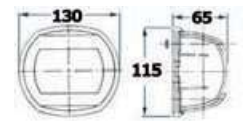

Sphera Design navigation lights up to 20 m. RINA type-tested.

Maxi 20 navigation lights

COLREG72-certified for vessels up to 20-m long.

Version	White body		Black body		12V 12W halogen bulb included	24V 15W halogen bulb included	OPTIONAL 12V LED bulb
	12V	24V	12V	24V			
112.5° left	11.411.11	11.411.31	11.411.01	11.411.21	14.202.12	14.202.24	14.301.24
112.5° right	11.411.12	11.411.32	11.411.02	11.411.22	14.202.12	14.202.24	14.301.24
225° bow	11.411.13	11.411.33	11.411.03	11.411.23	14.202.12	14.202.24	14.301.24
135° stern	11.411.14	11.411.34	11.411.04	11.411.24	14.202.12	14.202.24	14.301.24

Maxi 20 navigation lights made of mirror-polished AISI316 stainless steel

AISI 316

COLREG72 certified, for boats up to 20 m.

Type	Code		12V 15W halogen bulb included	24V 15W halogen bulb included	12V LED bulb OPTIONAL *
	12 V	24 V			
112.5° left	11.411.71	11.411.81	14.202.12	14.202.24	14.301.24
112.5° right	11.411.72	11.411.82	14.202.12	14.202.24	14.301.24
225° bow	11.411.73	11.411.83	14.202.12	14.202.24	14.301.24
135° stern	11.411.74	11.411.84	14.202.12	14.202.24	14.301.24

* Not certified, with LED bulb.

Discovery navigation lights up to 20 m

Discovery navigation lights

LED

COLREG72-certified for vessels up to 20-m long.

Code	Type	V	W	Visibility N.M.
11.477.01	112.5° left	12/24	1	2
11.477.02	112.5° right	12/24	1	2
11.477.04	135° stern	12/24	1	2
11.477.05	112.5° left + 112.5 right	12/24	1	2
11.477.07	360° mast head	12/24	1.8	2
11.477.08	360° mast head + three colours	12/24	4.8	2