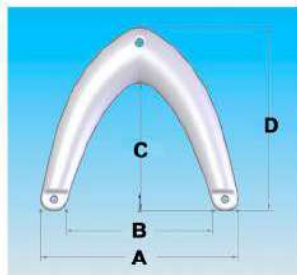

Bow Buoy

Bowbuoy Big
1.8 kg

Bowbuoy small
0.65 kg

A = 52 cm
B = 41 cm
C = 37 cm
D = 51 cm

A = 37 cm
B = 28 cm
C = 23 cm
D = 32 cm

Bow Fender

Width cm	Length cm	KG
14	60	1.8

Available
COLOURS:

Slim Fender

Diameter cm	Length cm	KG
5	43	0.45

Lady Fender

Width cm	Depth cm	Length cm	KG
25	22	84	4.0

Flat Fender

Width cm	Depth cm	Length cm	KG
12	6	45	1.2

Quality test points:

- * carefully selected top quality materials and suppliers
- * several external control points from production to packaging
- * 24-hour thorough testing for leakage
- * easy inflation and deflation test
- * controls all over the proces