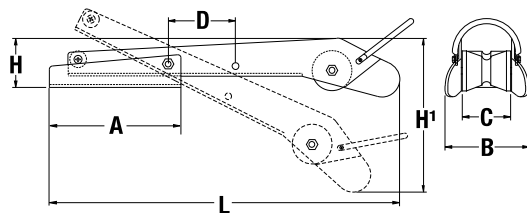

Accessories

Deck Gear **BOW ROLLERS** • **CHAIN STOPPERS**

The MAXSET Bow Roller design guarantees that MAXSET stainless steel (AISI 316) and galvanised anchors, along with similar competitor versions, are efficiently self-launched during anchor deployment. When the anchor is fully retrieved, the MAXSET bow roller ensures that the anchor fits securely into the roller and will not rattle around when the boat is under way.

EXTENDABLE HINGED BOW ROLLER

FIXED BOW ROLLER WITH ANCHOR LOOP

MAXSET ANCHORS AND BOW ROLLERS

Standard Bow Roller Codes	P104331	P104332	P104333	P104334	P104340	P104345
MAXSET (Delta Style Anchors)						
4 kg/9 lbs		•	•		•	•
6 kg/13 lbs		•	•		•	•
10 kg/22 lbs	•	•	•		•	•
16 kg/35 lbs		•	•	•	•	•
20 kg/44 lbs				•		
25 kg/55 lbs				•		
Standard Bow Roller Codes	P104331	P104332	P104333	P104334	P104340	P104345
MAXCLAW (Claw Style Anchors)						
5 kg/11 lbs		•	•		•	
8 kg/18 lbs		•	•		•	•
10 kg/22 lbs	•	•	•	•	•	•
15 kg/33 lbs				•	•	•
20 kg/44 lbs				•		

MAXSET AND STANDARD BOW ROLLER DIMENSIONS

	Extendable P104340	Fixed with Hoop P104345	P105074 P105075	P105076 P105077	P105078 P105079	P105080 P105081	P105082 P105083
A	198 mm (7 13/16")	N/A	315 mm (12 3/8")	414 mm (16 5/16")	480 mm (18 7/8")	510 mm (20")	560 mm (22")
B	125 mm (4 15/16")	134 mm (5 1/4")	84 mm (3 5/16")	112 mm (4 3/8")	112 mm (4 3/8")	114 mm (4 1/2")	153 mm (6")
C	73 mm (2 7/8")	75 mm (3")	62 mm (2 1/2")	78 mm (3")	78 mm (3")	78 mm (3")	105 mm (4 1/8")
D	101 mm (4")	N/A	N/A	N/A	N/A	N/A	N/A
H	75 mm (2 15/16")	65 mm (2 9/16")	55 mm (2 1/8")	65 mm (2 1/2")	72 mm (2 13/16")	78 mm (3")	95 mm (3 3/4")
H'	239 mm (9 3/8")	155 mm (6 1/8")	122 mm (4 13/16")	152 mm (6")	165 mm (6 1/2")	175 mm (6 7/8")	215 mm (8 1/2")
L	527 mm (20 1/4")	460 mm (18 1/8")	465 mm (18 5/16")	600 mm (23 5/8")	715 mm (28 1/8")	762 mm (30")	850 mm (33 1/2")