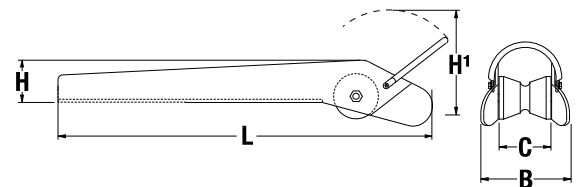

MAXSET BOW ROLLERS

MAXSET ANCHORS AND MAXSET BOW ROLLERS

MAXSET (Delta Style Anchors)	Polished Finish					Satin Finish				
	P105075	P105077	P105079	P105081	P105083	P105074	P105076	P105078	P105080	P105082
4kg/9lbs	•					•				
6kg/13lbs	•					•				
10kg/22lbs		•					•			
16kg/35lbs			•					•		
20kg/44lbs				•					•	
25kg/55lbs					•					•
30kg/66lbs					•					•
40kg/88lbs					•					•

EXTENDABLE HINGED BOW ROLLER

FIXED BOW ROLLER WITH ANCHOR LOOP

MAXSET ANCHORS AND BOW ROLLERS

Standard Bow Roller Codes	P104331	P104332	P104333	P104334	P104340	P104345
MAXSET (Delta Style Anchors)						
4 kg/9 lbs		•	•		•	•
6 kg/13 lbs		•	•		•	•
10 kg/22 lbs	•	•	•		•	•
16 kg/35 lbs		•	•	•	•	•
20 kg/44 lbs				•		
25 kg/55 lbs				•		
Standard Bow Roller Codes	P104331	P104332	P104333	P104334	P104340	P104345
MAXCLAW (Claw Style Anchors)						
5 kg/11 lbs		•	•		•	
8 kg/18 lbs		•	•		•	•
10 kg/22 lbs	•	•	•	•	•	•
15 kg/33 lbs				•	•	•
20 kg/44 lbs				•		

MAXSET AND STANDARD BOW ROLLER DIMENSIONS

	Extendable P104340	Fixed with Hoop P104345	P105074 P105075	P105076 P105077	P105078 P105079	P105080 P105081	P105082 P105083
A	198 mm (7 13/16")	N/A	315 mm (12 3/8")	414 mm (16 5/16")	480 mm (18 7/8")	510 mm (20")	560 mm (22")
B	125 mm (4 15/16")	134 mm (5 1/4")	84 mm (3 5/16")	112 mm (4 3/8")	112 mm (4 3/8")	114 mm (4 1/2")	153 mm (6")
C	73 mm (2 7/8")	75 mm (3")	62 mm (2 1/2")	78 mm (3")	78 mm (3")	78 mm (3")	105 mm (4 1/8")
D	101 mm (4")	N/A	N/A	N/A	N/A	N/A	N/A
H	75 mm (2 15/16")	65 mm (2 9/16")	55 mm (2 1/8")	65 mm (2 1/2")	72 mm (2 13/16")	78 mm (3")	95 mm (3 3/4")
H'	239 mm (9 3/8")	155 mm (6 1/8")	122 mm (4 13/16")	152 mm (6")	165 mm (6 1/2")	175 mm (6 7/8")	215 mm (8 1/2")
L	527 mm (20 1/4")	460 mm (18 1/8")	465 mm (18 5/16")	600 mm (23 5/8")	715 mm (28 1/8")	762 mm (30")	850 mm (33 1/2")