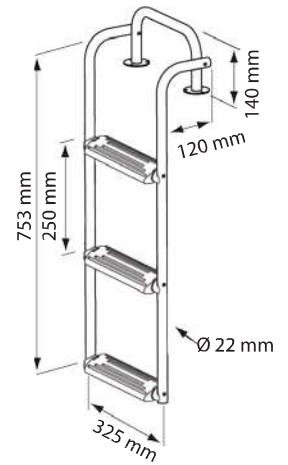

Bow Ladder, 3 Steps, Inox 316

Made of Inox 316, Nuova Rade Bow Ladder guarantees easy and perfect fit on the boat. It ensures a safe boarding and disembarking of the boat while it has a foldable mechanism that allows to fold in 90° or 180° to save space on board. It contains three grey non-slip plastic steps. Available in 753x325mm dimensions. A perfectly practical addition to any boat.

Code 55694

Adjustable Steps

Foldable Ladder, Inox 316, 180°

It ensures a safe boarding and disembarking of the boat while it has a foldable mechanism that allows to fold in 180° to save space on board. Made of Inox 316, Nuova Rade Foldable Ladder guarantees easy and perfect fit on the boat. It contains a variety of grey antislip steps. You can choose the one that covers totally your needs as, it is available in four different dimensions. A perfectly practical addition to any boat.

Code	A (mm)	B (mm)	Steps
55695	1050	405	2 + 2
55696	1300	655	3 + 2
55697	1550	405	2 + 3
55698	1550	655	3 + 3

Adjustable Steps

Foldable Ladder, Inox 316, 90°

Made of Inox 316, Nuova Rade Foldable Ladder guarantees easy and perfect fit on the boat. It ensures a safe boarding and disembarking of the boat while it has a foldable mechanism that allows to fold in 90° to save space on board. It contains a variety of grey antislip steps. You can choose the one that covers totally your needs as, it is available in five different dimensions. A perfectly practical addition to any boat.

Code	A (mm)	B (mm)	Steps
55699	650	140	1 + 2
55700	900	390	2 + 2
55701	1150	640	3 + 2
55702	1400	390	2 + 3
55703	1400	690	3 + 3

Adjustable Steps