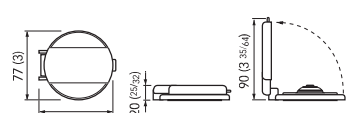

Dimensioni in mm (pollici) / Dimensions in mm (inch)