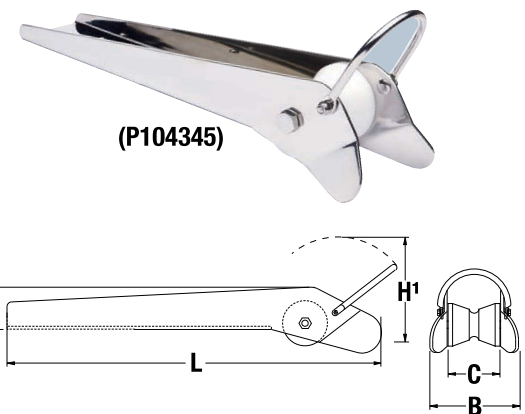

Accessories

Deck Gear **BOW ROLLERS** • **CHAIN STOPPERS**

The MAXSET Bow Roller design guarantees that MAXSET stainless steel (AISI 316) and galvanised anchors, along with similar competitor versions, are efficiently self-launched during anchor deployment. When the anchor is fully retrieved, the MAXSET bow roller ensures that the anchor fits securely into the roller and will not rattle around when the boat is under way.

EXTENDABLE HINGED BOW ROLLER

FIXED BOW ROLLER WITH ANCHOR LOOP

MAXSET ANCHORS AND BOW ROLLERS

Standard Bow Roller Codes	P104331	P104332	P104333	P104334	P104340	P104345
MAXSET (Delta Style Anchors)						
4 kg/9 lbs		•	•		•	•
6 kg/13 lbs		•	•		•	•
10 kg/22 lbs	•	•	•		•	•
16 kg/35 lbs		•	•	•	•	•
20 kg/44 lbs				•		
25 kg/55 lbs				•		
Standard Bow Roller Codes	P104331	P104332	P104333	P104334	P104340	P104345
MAXCLAW (Claw Style Anchors)						
5 kg/11 lbs		•	•		•	
8 kg/18 lbs		•	•		•	•
10 kg/22 lbs	•	•	•	•	•	•
15 kg/33 lbs				•	•	•
20 kg/44 lbs				•		

MAXSET AND STANDARD BOW ROLLER DIMENSIONS

	Extendable P104340	Fixed with Hoop P104345	P105074 P105075	P105076 P105077	P105078 P105079	P105080 P105081	P105082 P105083
A	198 mm (7 13/16")	N/A	315 mm (12 3/8")	414 mm (16 5/16")	480 mm (18 7/8")	510 mm (20")	560 mm (22")
B	125 mm (4 15/16")	134 mm (5 1/4")	84 mm (3 5/16")	112 mm (4 3/8")	112 mm (4 3/8")	114 mm (4 1/2")	153 mm (6")
C	73 mm (2 7/8")	75 mm (3")	62 mm (2 1/2")	78 mm (3")	78 mm (3")	78 mm (3")	105 mm (4 1/8")
D	101 mm (4")	N/A	N/A	N/A	N/A	N/A	N/A
H	75 mm (2 15/16")	65 mm (2 9/16")	55 mm (2 1/8")	65 mm (2 1/2")	72 mm (2 13/16")	78 mm (3")	95 mm (3 3/4")
H'	239 mm (9 3/8")	155 mm (6 1/8")	122 mm (4 13/16")	152 mm (6")	165 mm (6 1/2")	175 mm (6 7/8")	215 mm (8 1/2")
L	527 mm (20 1/4")	460 mm (18 1/8")	465 mm (18 5/16")	600 mm (23 5/8")	715 mm (28 1/8")	762 mm (30")	850 mm (33 1/2")