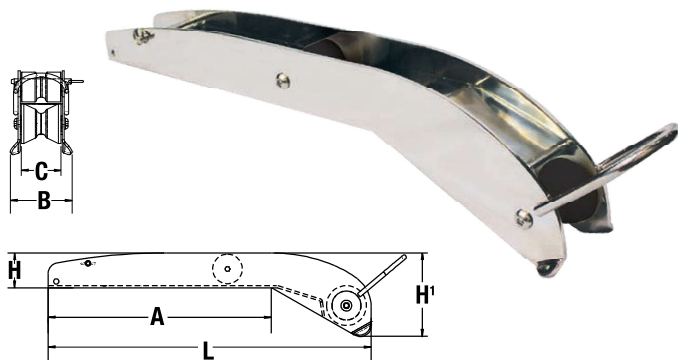

Accessories

Deck Gear **BOW ROLLERS** • **CHAIN STOPPERS**

The MAXSET Bow Roller design guarantees that MAXSET stainless steel (AISI 316) and galvanised anchors, along with similar competitor versions, are efficiently self-launched during anchor deployment. When the anchor is fully retrieved, the MAXSET bow roller ensures that the anchor fits securely into the roller and will not rattle around when the boat is under way.

MAXSET BOW ROLLERS

MAXSET ANCHORS AND MAXSET BOW ROLLERS

MAXSET (Delta Style Anchors)	Polished Finish					Satin Finish				
	P105075	P105077	P105079	P105081	P105083	P105074	P105076	P105078	P105080	P105082
4kg/9lbs	•					•				
6kg/13lbs	•					•				
10kg/22lbs		•					•			
16kg/35lbs			•					•		
20kg/44lbs				•					•	
25kg/55lbs					•					•
30kg/66lbs					•					•
40kg/88lbs					•					•

MAXSET AND STANDARD BOW ROLLER DIMENSIONS

	Extendable P104340	Fixed with Hoop P104345	P105074 P105075	P105076 P105077	P105078 P105079	P105080 P105081	P105082 P105083
A	198 mm (7 13/16")	N/A	315 mm (12 3/8")	414 mm (16 5/16")	480 mm (18 7/8")	510 mm (20")	560 mm (22")
B	125 mm (4 15/16")	134 mm (5 1/4")	84 mm (3 5/16")	112 mm (4 3/8")	112 mm (4 3/8")	114 mm (4 1/2")	153 mm (6")
C	73 mm (2 7/8")	75 mm (3")	62 mm (2 1/2")	78 mm (3")	78 mm (3")	78 mm (3")	105 mm (4 1/8")
D	101 mm (4")	N/A	N/A	N/A	N/A	N/A	N/A
H	75 mm (2 15/16")	65 mm (2 9/16")	55 mm (2 1/8")	65 mm (2 1/2")	72 mm (2 13/16")	78 mm (3")	95 mm (3 3/4")
H'	239 mm (9 3/8")	155 mm (6 1/8")	122 mm (4 13/16")	152 mm (6")	165 mm (6 1/2")	175 mm (6 7/8")	215 mm (8 1/2")
L	527 mm (20 1/4")	460 mm (18 1/8")	465 mm (18 5/16")	600 mm (23 5/8")	715 mm (28 1/8")	762 mm (30")	850 mm (33 1/2")