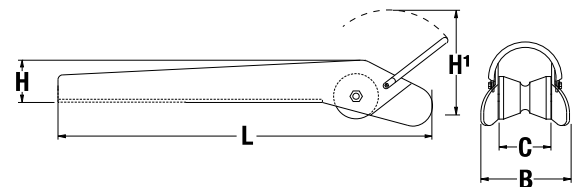

MAXSET BOW ROLLERS

MAXSET ANCHORS AND MAXSET BOW ROLLERS

MAXSET (Delta Style Anchors)	Polished Finish					Satin Finish				
	P105075	P105077	P105079	P105081	P105083	P105074	P105076	P105078	P105080	P105082
4kg/9lbs	•					•				
6kg/13lbs	•					•				
10kg/22lbs		•					•			
16kg/35lbs			•					•		
20kg/44lbs				•					•	
25kg/55lbs					•					•
30kg/66lbs					•					•
40kg/88lbs					•					•

EXTENDABLE HINGED BOW ROLLER

FIXED BOW ROLLER WITH ANCHOR LOOP

MAXSET ANCHORS AND BOW ROLLERS

Standard Bow Roller Codes	P104331	P104332	P104333	P104334	P104340	P104345
MAXSET (Delta Style Anchors)						
4 kg/9 lbs		•	•		•	•
6 kg/13 lbs		•	•		•	•
10 kg/22 lbs	•	•	•		•	•
16 kg/35 lbs		•	•	•	•	•
20 kg/44 lbs				•		
25 kg/55 lbs				•		
Standard Bow Roller Codes	P104331	P104332	P104333	P104334	P104340	P104345
MAXCLAW (Claw Style Anchors)						
5 kg/11 lbs		•	•		•	
8 kg/18 lbs		•	•		•	•
10 kg/22 lbs	•	•	•	•	•	•
15 kg/33 lbs				•	•	•
20 kg/44 lbs				•		

MAXSET AND STANDARD BOW ROLLER DIMENSIONS

	Extendable P104340	Fixed with Hoop P104345	P105074 P105075	P105076 P105077	P105078 P105079	P105080 P105081	P105082 P105083
A	198 mm (7 13/16")	N/A	315 mm (12 3/8")	414 mm (16 5/16")	480 mm (18 7/8")	510 mm (20")	560 mm (22")
B	125 mm (4 15/16")	134 mm (5 1/4")	84 mm (3 5/16")	112 mm (4 3/8")	112 mm (4 3/8")	114 mm (4 1/2")	153 mm (6")
C	73 mm (2 7/8")	75 mm (3")	62 mm (2 1/2")	78 mm (3")	78 mm (3")	78 mm (3")	105 mm (4 1/8")
D	101 mm (4")	N/A	N/A	N/A	N/A	N/A	N/A
H	75 mm (2 15/16")	65 mm (2 9/16")	55 mm (2 1/8")	65 mm (2 1/2")	72 mm (2 13/16")	78 mm (3")	95 mm (3 3/4")
H'	239 mm (9 3/8")	155 mm (6 1/8")	122 mm (4 13/16")	152 mm (6")	165 mm (6 1/2")	175 mm (6 7/8")	215 mm (8 1/2")
L	527 mm (20 1/4")	460 mm (18 1/8")	465 mm (18 5/16")	600 mm (23 5/8")	715 mm (28 1/8")	762 mm (30")	850 mm (33 1/2")