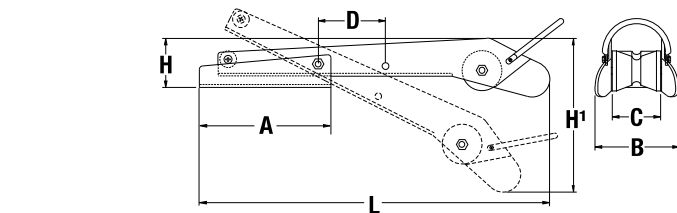

MAXSET BOW ROLLERS

MAXSET ANCHORS AND MAXSET BOW ROLLERS

MAXSET (Delta Style Anchors)	Polished Finish					Satin Finish				
	P105075	P105077	P105079	P105081	P105083	P105074	P105076	P105078	P105080	P105082
4kg/9lbs	•					•				
6kg/13lbs	•					•				
10kg/22lbs		•					•			
16kg/35lbs			•					•		
20kg/44lbs				•					•	
25kg/55lbs					•					•
30kg/66lbs					•					•
40kg/88lbs					•					•

EXTENDABLE HINGED BOW ROLLER

FIXED BOW ROLLER WITH ANCHOR LOOP

MAXSET ANCHORS AND BOW ROLLERS

Standard Bow Roller Codes	P104331	P104332	P104333	P104334	P104340	P104345
MAXSET (Delta Style Anchors)						
4 kg/9 lbs		•	•		•	•
6 kg/13 lbs		•	•		•	•
10 kg/22 lbs	•	•	•		•	•
16 kg/35 lbs		•	•	•	•	•
20 kg/44 lbs				•		
25 kg/55 lbs				•		
Standard Bow Roller Codes	P104331	P104332	P104333	P104334	P104340	P104345
MAXCLAW (Claw Style Anchors)						
5 kg/11 lbs		•	•		•	
8 kg/18 lbs		•	•		•	•
10 kg/22 lbs	•	•	•	•	•	•
15 kg/33 lbs				•	•	•
20 kg/44 lbs				•		

MAXSET AND STANDARD BOW ROLLER DIMENSIONS

	Extendable P104340	Fixed with Hoop P104345	P105074 P105075	P105076 P105077	P105078 P105079	P105080 P105081	P105082 P105083
A	198 mm (7 13/16")	N/A	315 mm (12 3/8")	414 mm (16 5/16")	480 mm (18 7/8")	510 mm (20")	560 mm (22")
B	125 mm (4 15/16")	134 mm (5 1/4")	84 mm (3 5/16")	112 mm (4 3/8")	112 mm (4 3/8")	114 mm (4 1/2")	153 mm (6")
C	73 mm (2 7/8")	75 mm (3")	62 mm (2 1/2")	78 mm (3")	78 mm (3")	78 mm (3")	105 mm (4 1/8")
D	101 mm (4")	N/A	N/A	N/A	N/A	N/A	N/A
H	75 mm (2 15/16")	65 mm (2 9/16")	55 mm (2 1/8")	65 mm (2 1/2")	72 mm (2 13/16")	78 mm (3")	95 mm (3 3/4")
H'	239 mm (9 3/8")	155 mm (6 1/8")	122 mm (4 13/16")	152 mm (6")	165 mm (6 1/2")	175 mm (6 7/8")	215 mm (8 1/2")
L	527 mm (20 1/4")	460 mm (18 1/8")	465 mm (18 5/16")	600 mm (23 5/8")	715 mm (28 1/8")	762 mm (30")	850 mm (33 1/2")